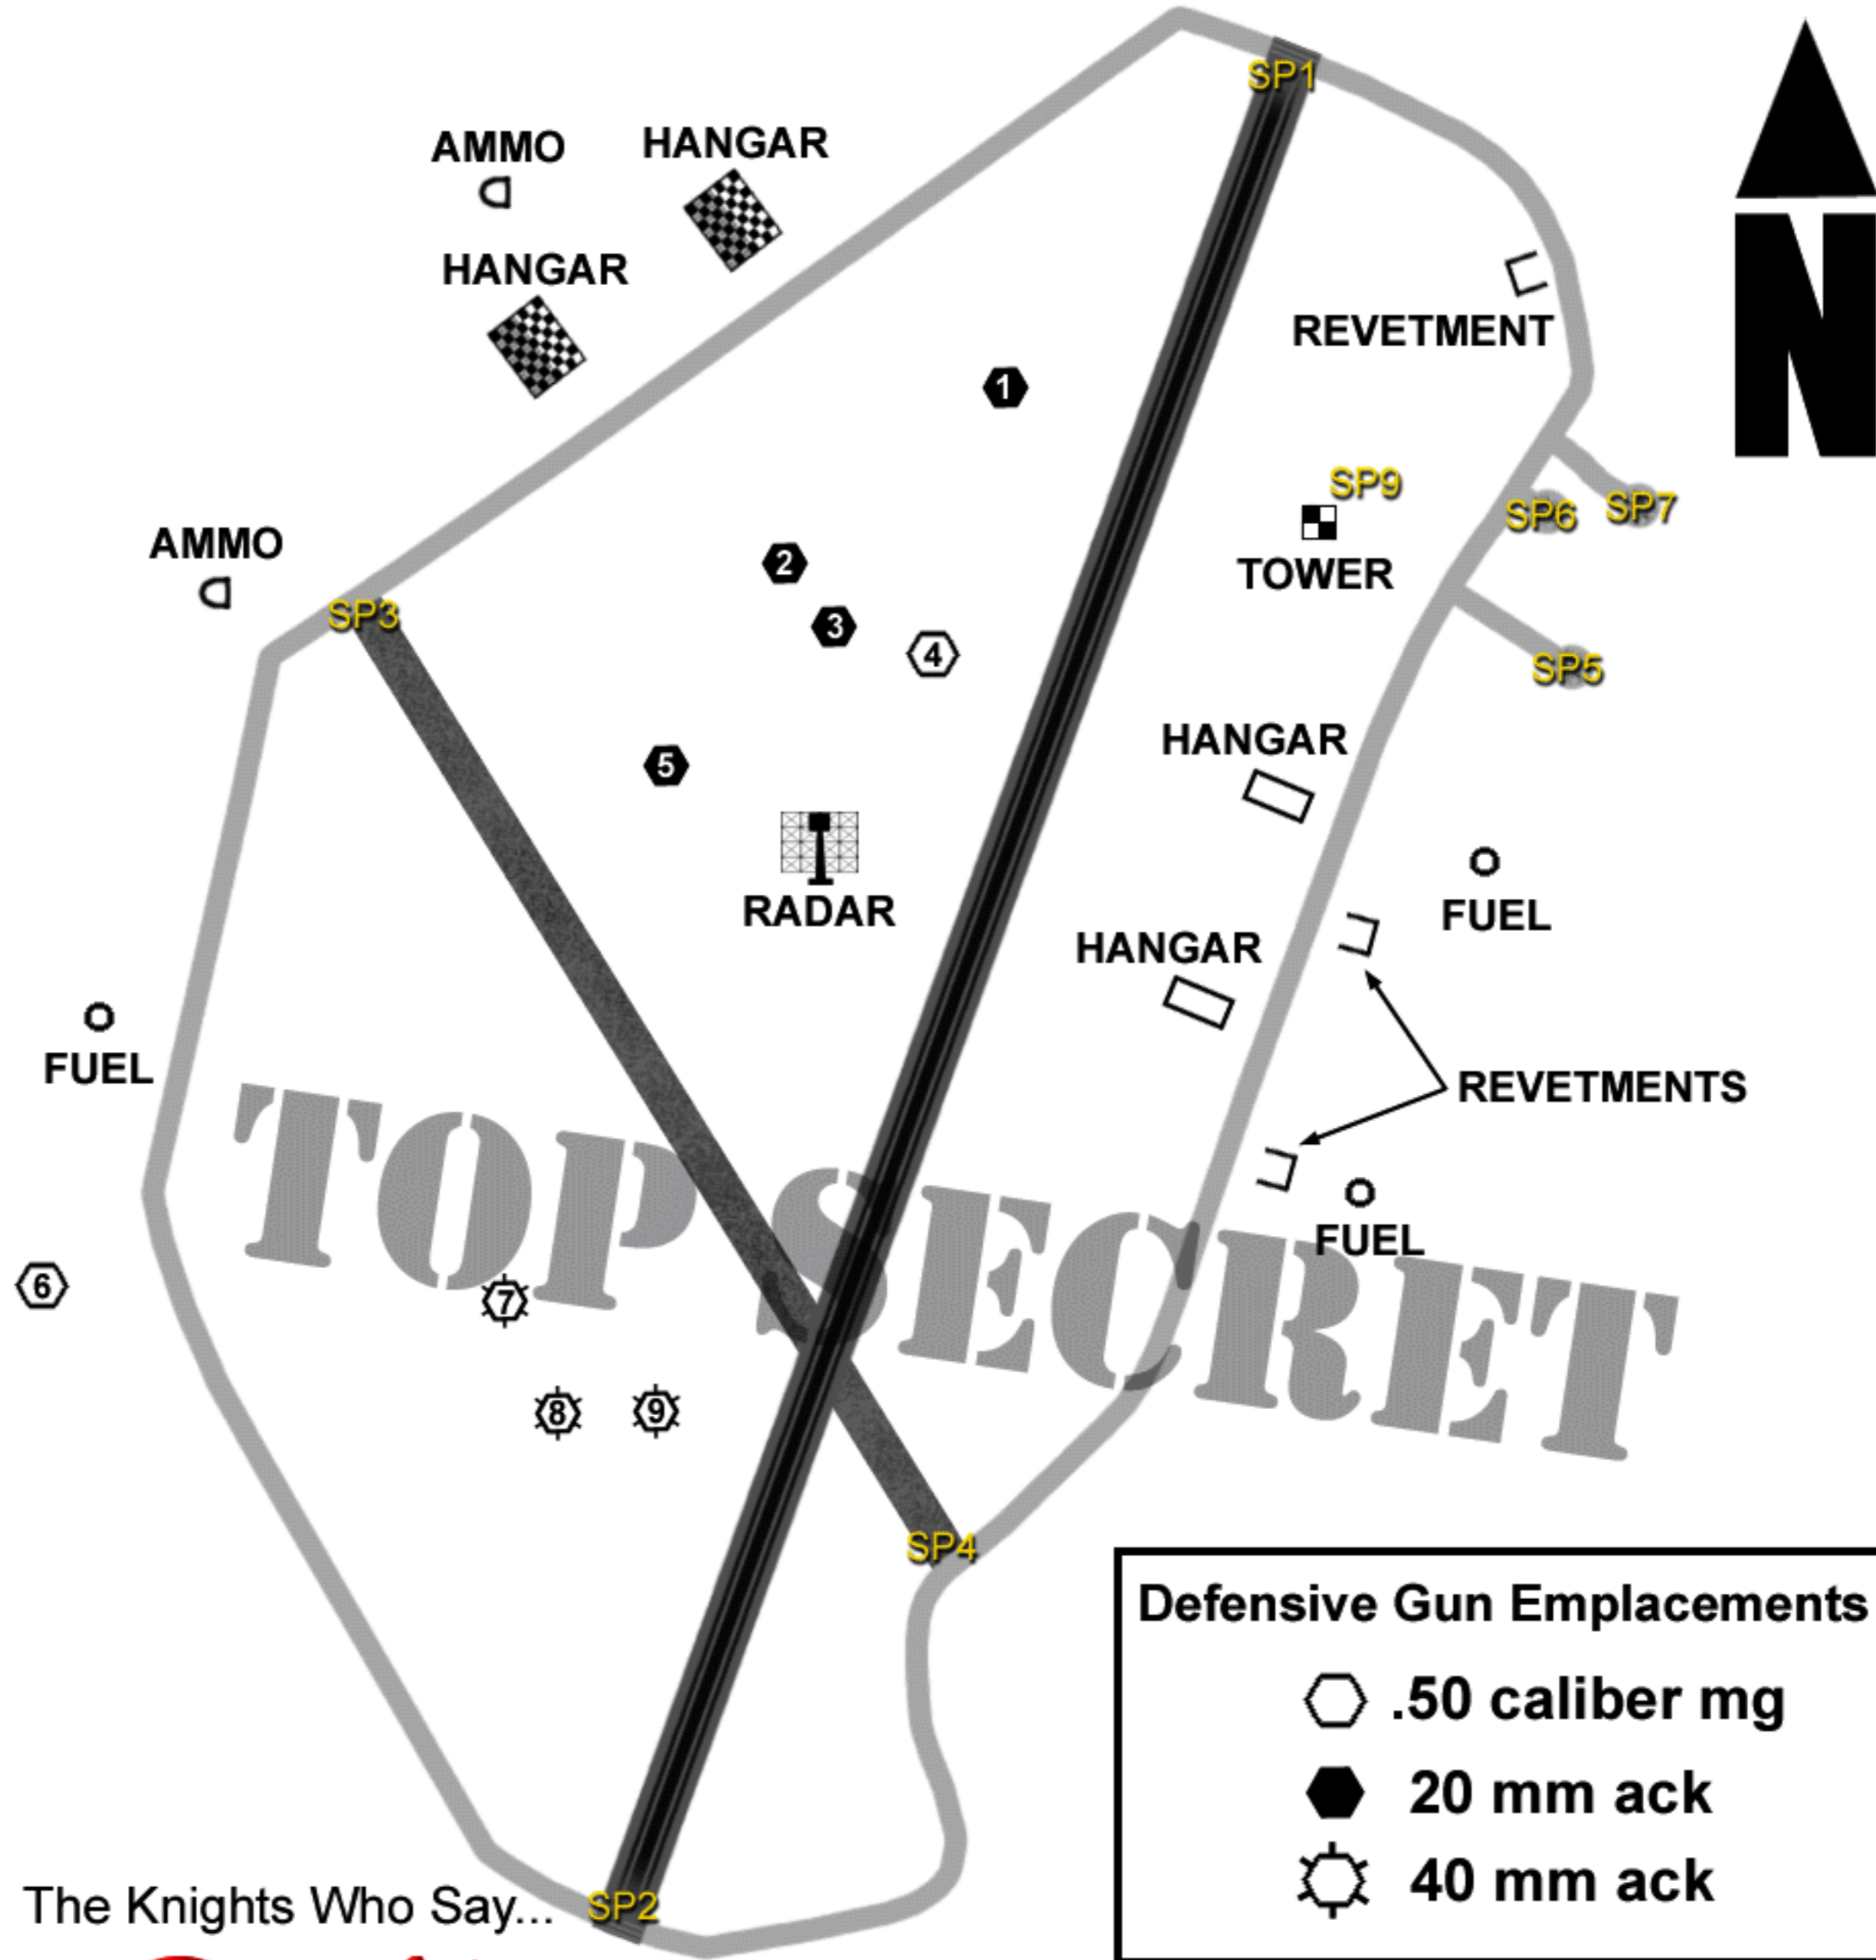

OFFICIAL USE ONLY!
CHARTS AND RELATED DATA (NOT TO SCALE)
PUBLISHED IN ACCORDANCE WITH SPECIFICATIONS
AND AGREEMENTS APPROVED BY INTER-AGENCY
AIR CARTOGRAPHIC COMMITTEE.

Medium Airfield WarBirds PTO

Defensive Gun Emplacements

- .50 caliber mg
- 20 mm ack
- ⊛ 40 mm ack

The Knights Who Say... SP2