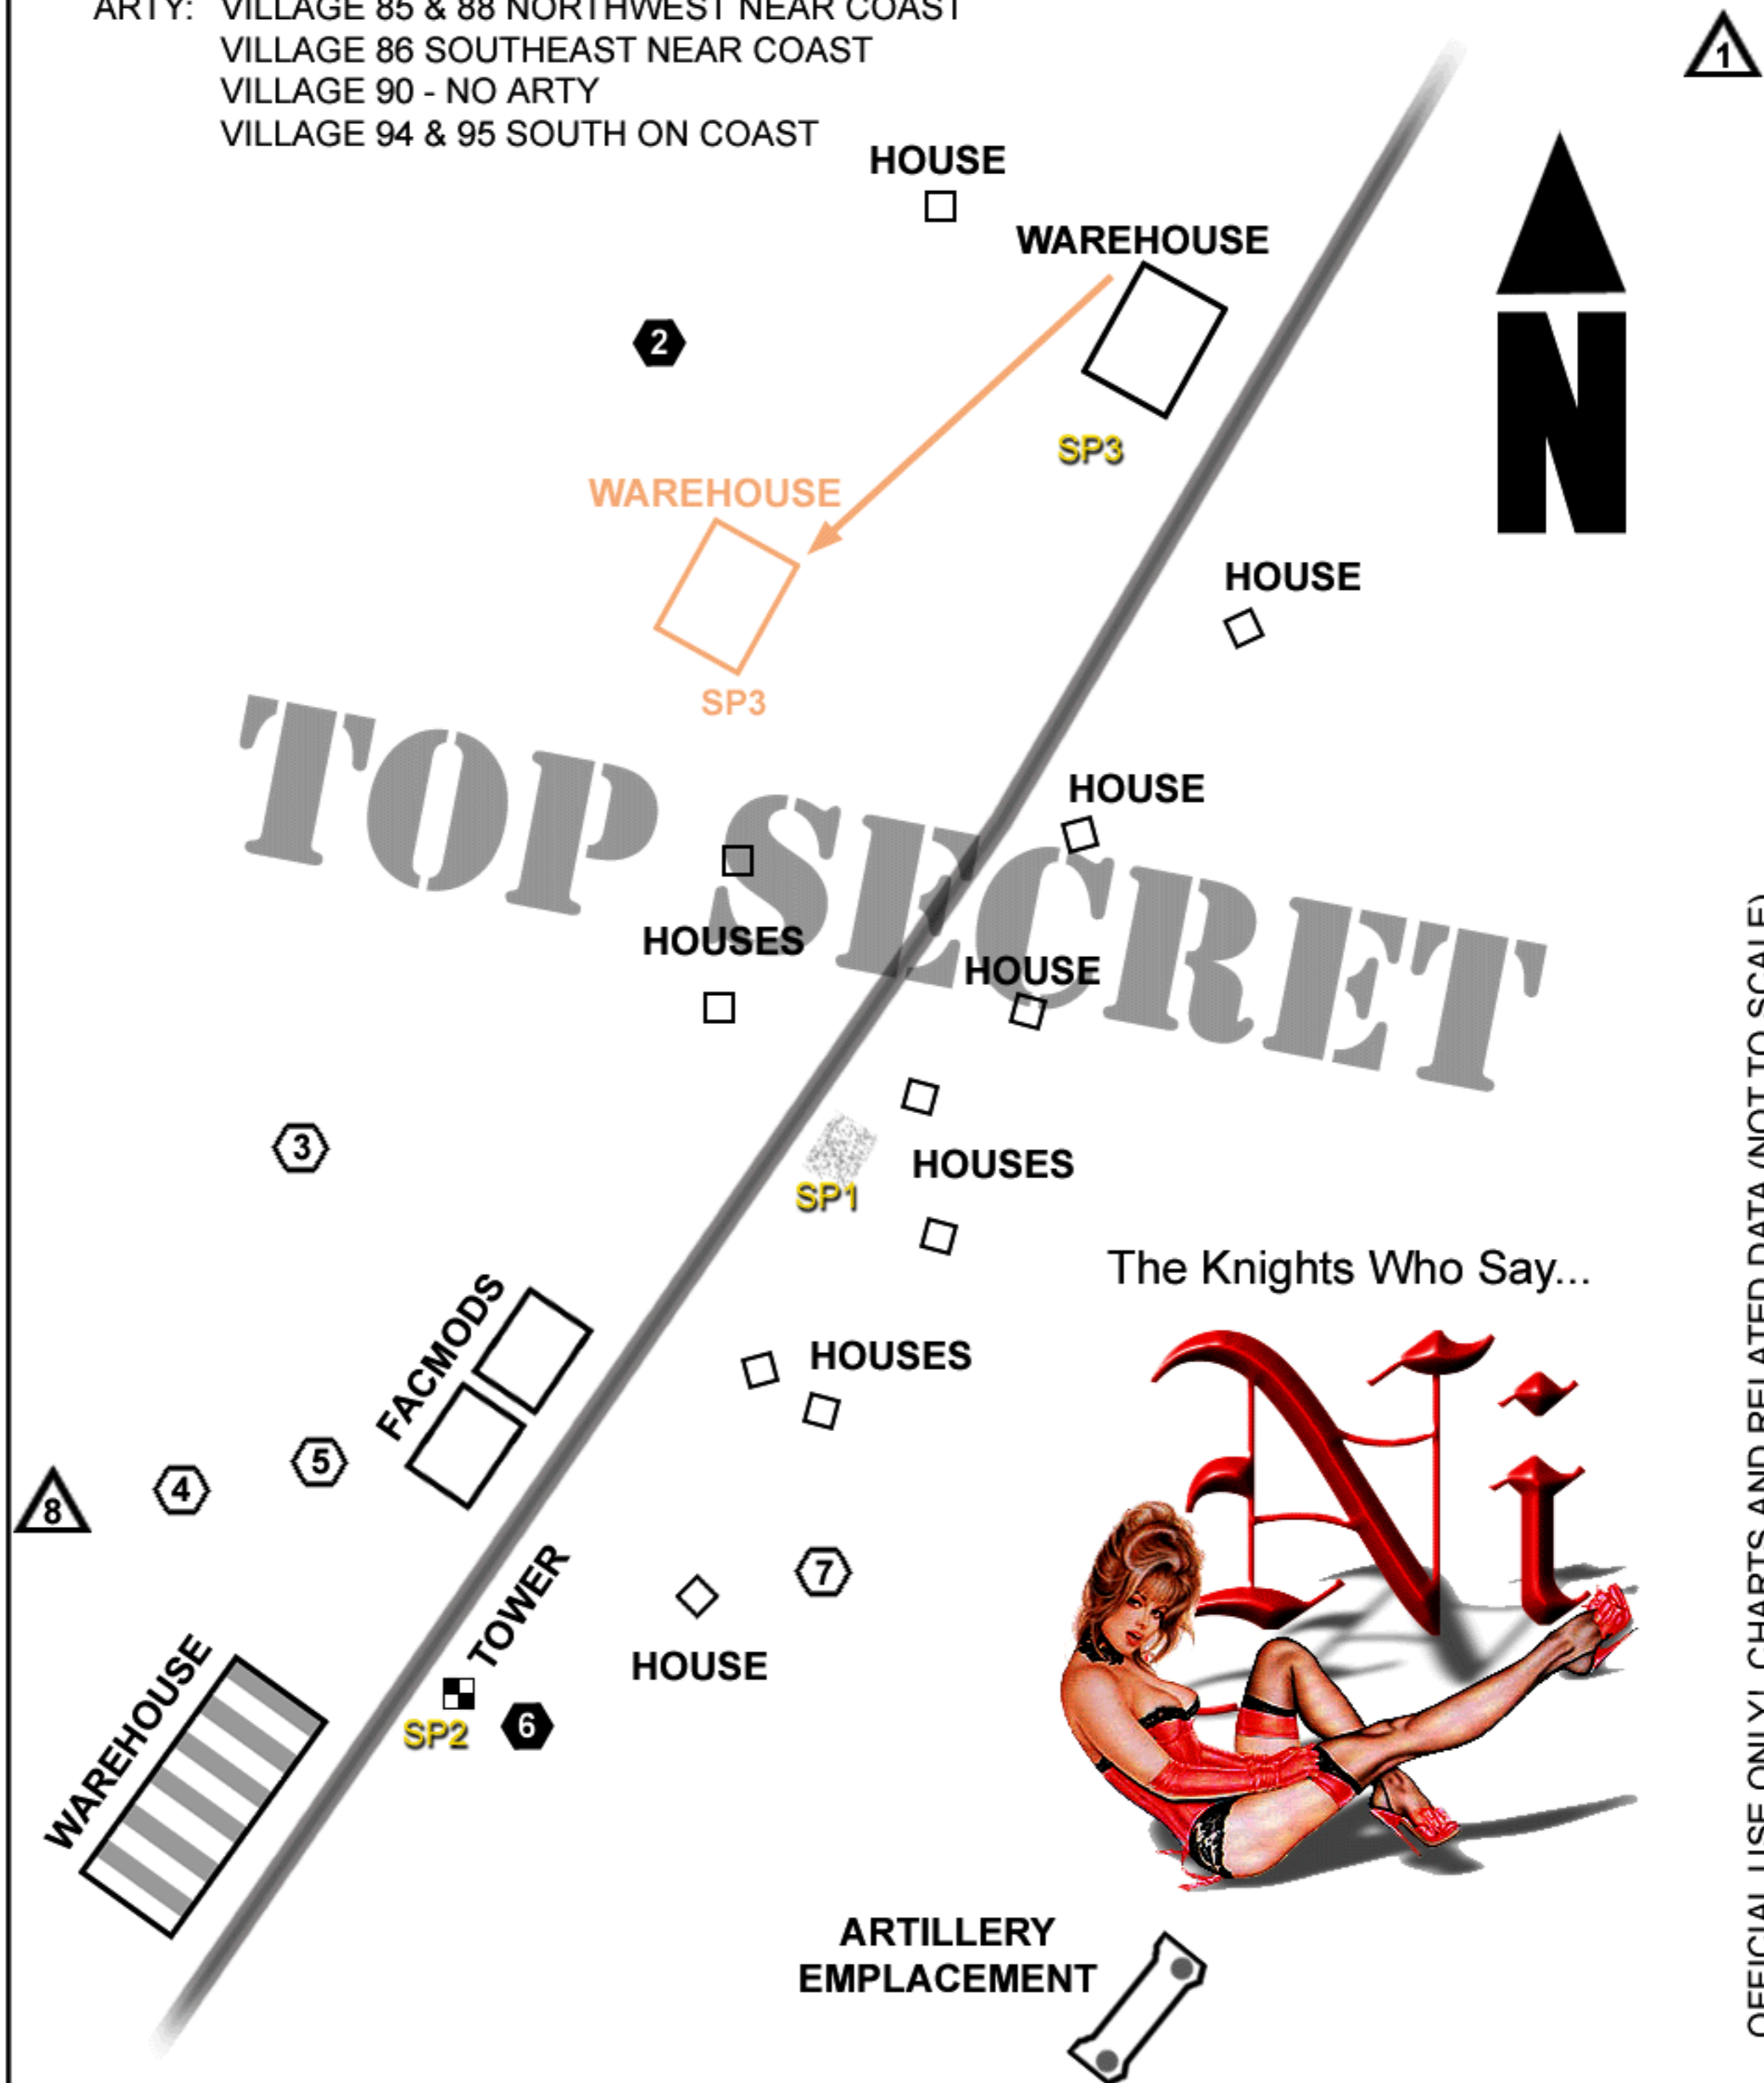

THIS DOCUMENT IS TOP SECRET AND
MUST NOT FALL INTO ENEMY HANDS.
IF FORCED DOWN IN HOSTILE TERRITORY
DESTROY IMMEDIATELY BY FIRE OR INGESTION.

Village 71 WarBirds PTO

81-83, 85, 86, 88 90-92, 94 & 95

NOTE: VILLAGE 81 - 83, 85, 86, 88, 90 - 92 & 94
ARE SIMILAR IN LAYOUT. ROAD MAY NOT EXIST.
ARTILLERY LOCATION WILL DIFFER.

ARTY: VILLAGE 85 & 88 NORTHWEST NEAR COAST
VILLAGE 86 SOUTHEAST NEAR COAST
VILLAGE 90 - NO ARTY
VILLAGE 94 & 95 SOUTH ON COAST

Defensive Gun Emplacements

- .50 caliber mg
- 20 mm ack
- △ 88 mm flack

OFFICIAL USE ONLY! CHARTS AND RELATED DATA (NOT TO SCALE)
PUBLISHED IN ACCORDANCE WITH SPECIFICATIONS AND AGREEMENTS
APPROVED BY INTER-AGENCY AIR CARTOGRAPHIC COMMITTEE.