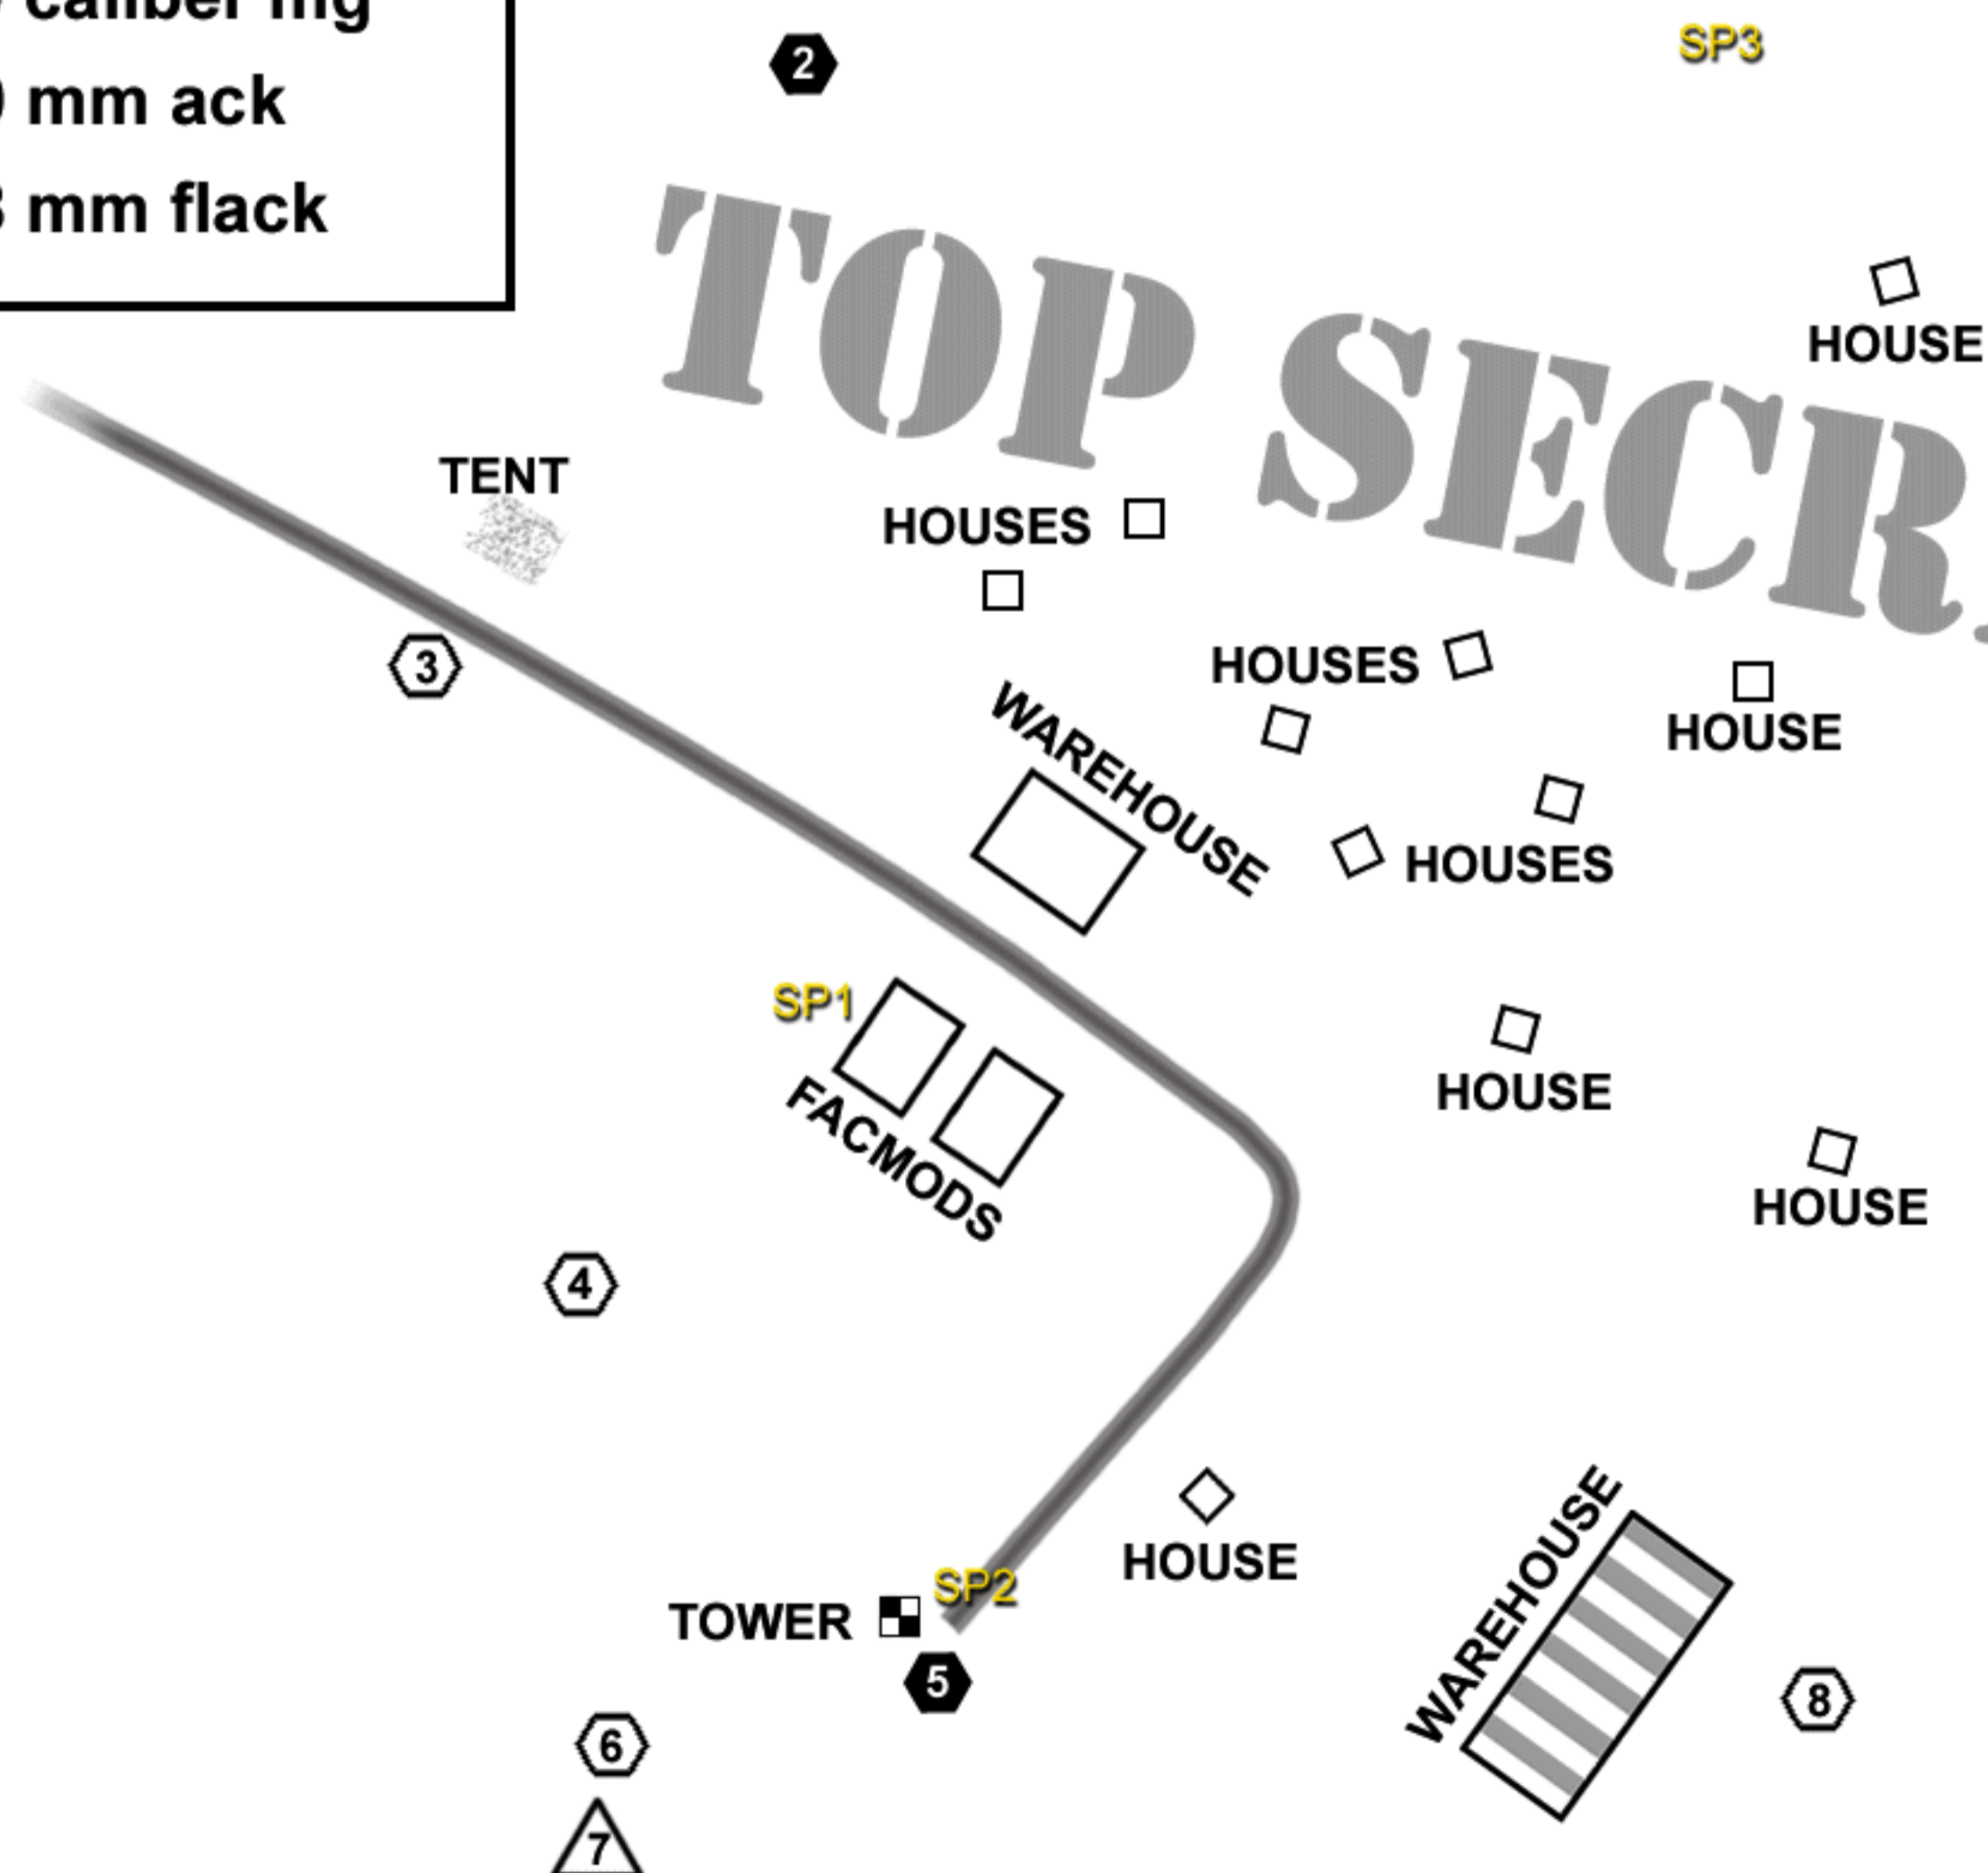

Village 96 WarBirds PTO

Defensive Gun Emplacements

- .50 caliber mg
- 20 mm ack
- △ 88 mm flack

OFFICIAL USE ONLY! CHARTS AND RELATED DATA (NOT TO SCALE)
PUBLISHED IN ACCORDANCE WITH SPECIFICATIONS AND AGREEMENTS
APPROVED BY INTER-AGENCY AIR CARTOGRAPHIC COMMITTEE.

THIS DOCUMENT IS TOP SECRET AND MUST NOT FALL INTO ENEMY HANDS.
IF FORCED DOWN IN HOSTILE TERRITORY DESTROY IMMEDIATELY BY FIRE OR INGESTION.

TOP SECRET