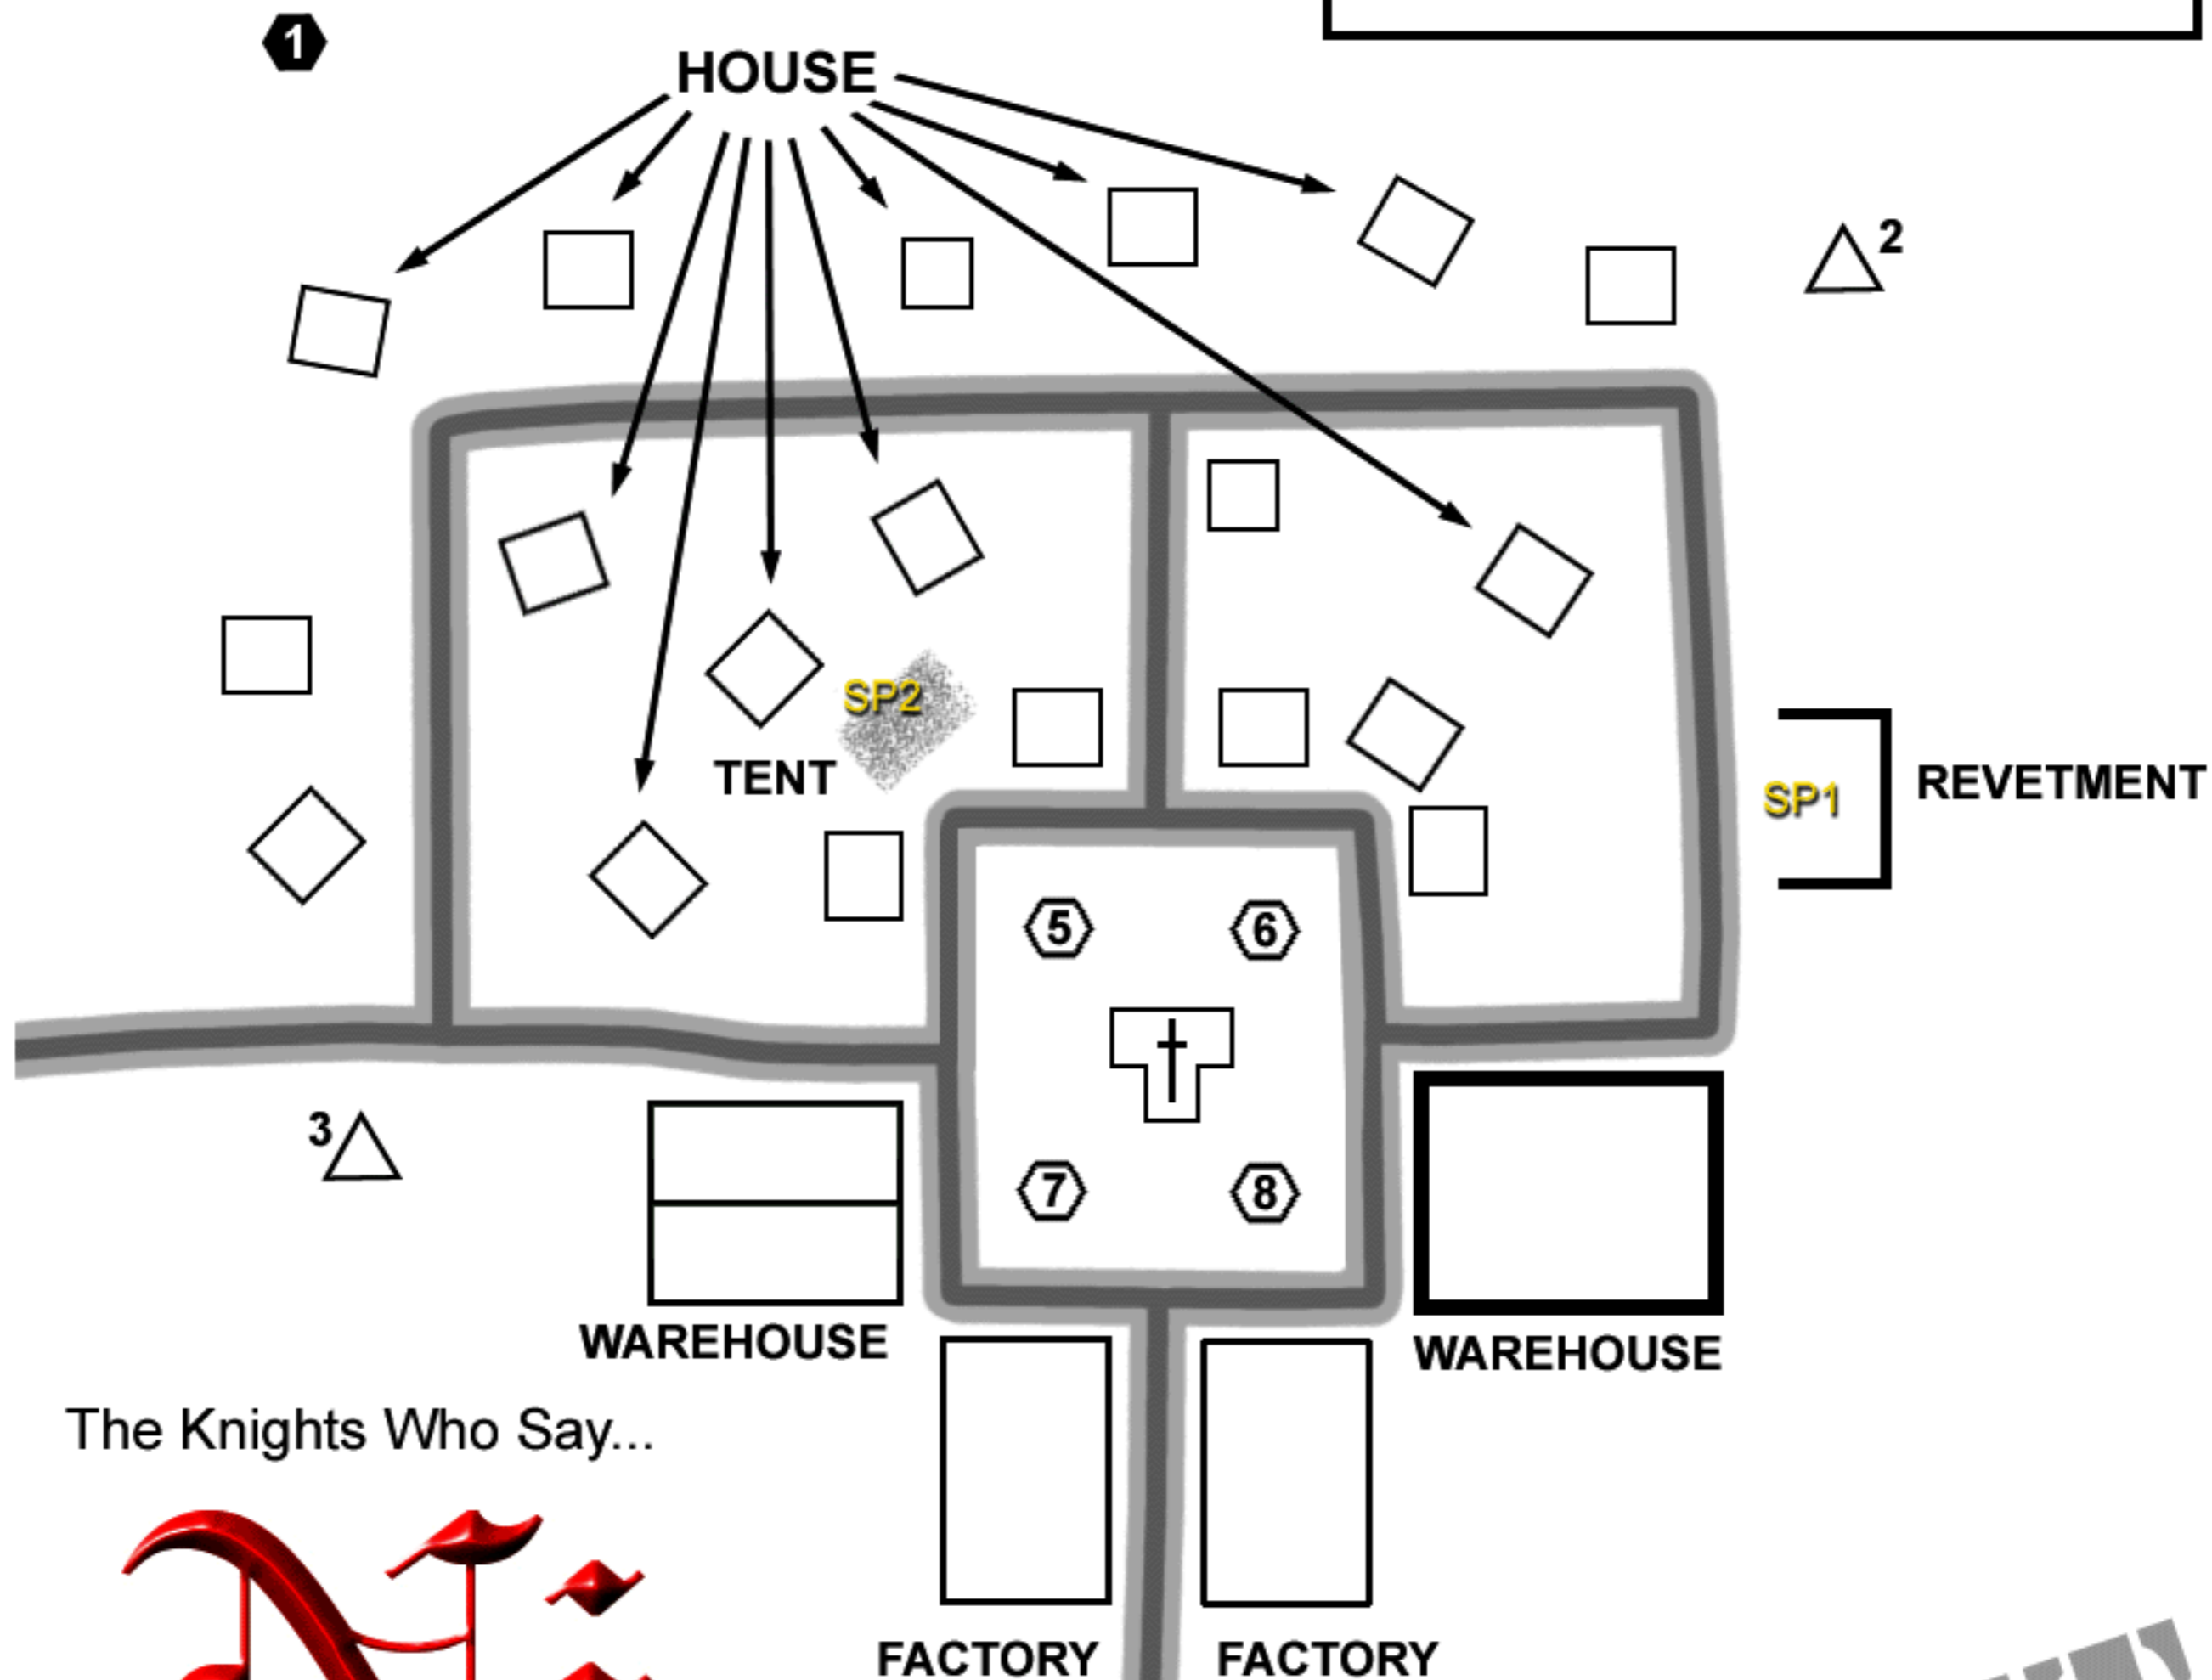

Village 40

WarBirds PTO

Defensive Gun Emplacements

- .50 caliber mg
- 20 mm ack
- △ 88 mm flack

The Knights Who Say...

OFFICIAL USE ONLY!
CHARTS AND RELATED DATA (NOT TO SCALE)
PUBLISHED IN ACCORDANCE WITH SPECIFICATIONS
AND AGREEMENTS APPROVED BY INTER-AGENCY
AIR CARTOGRAPHIC COMMITTEE.