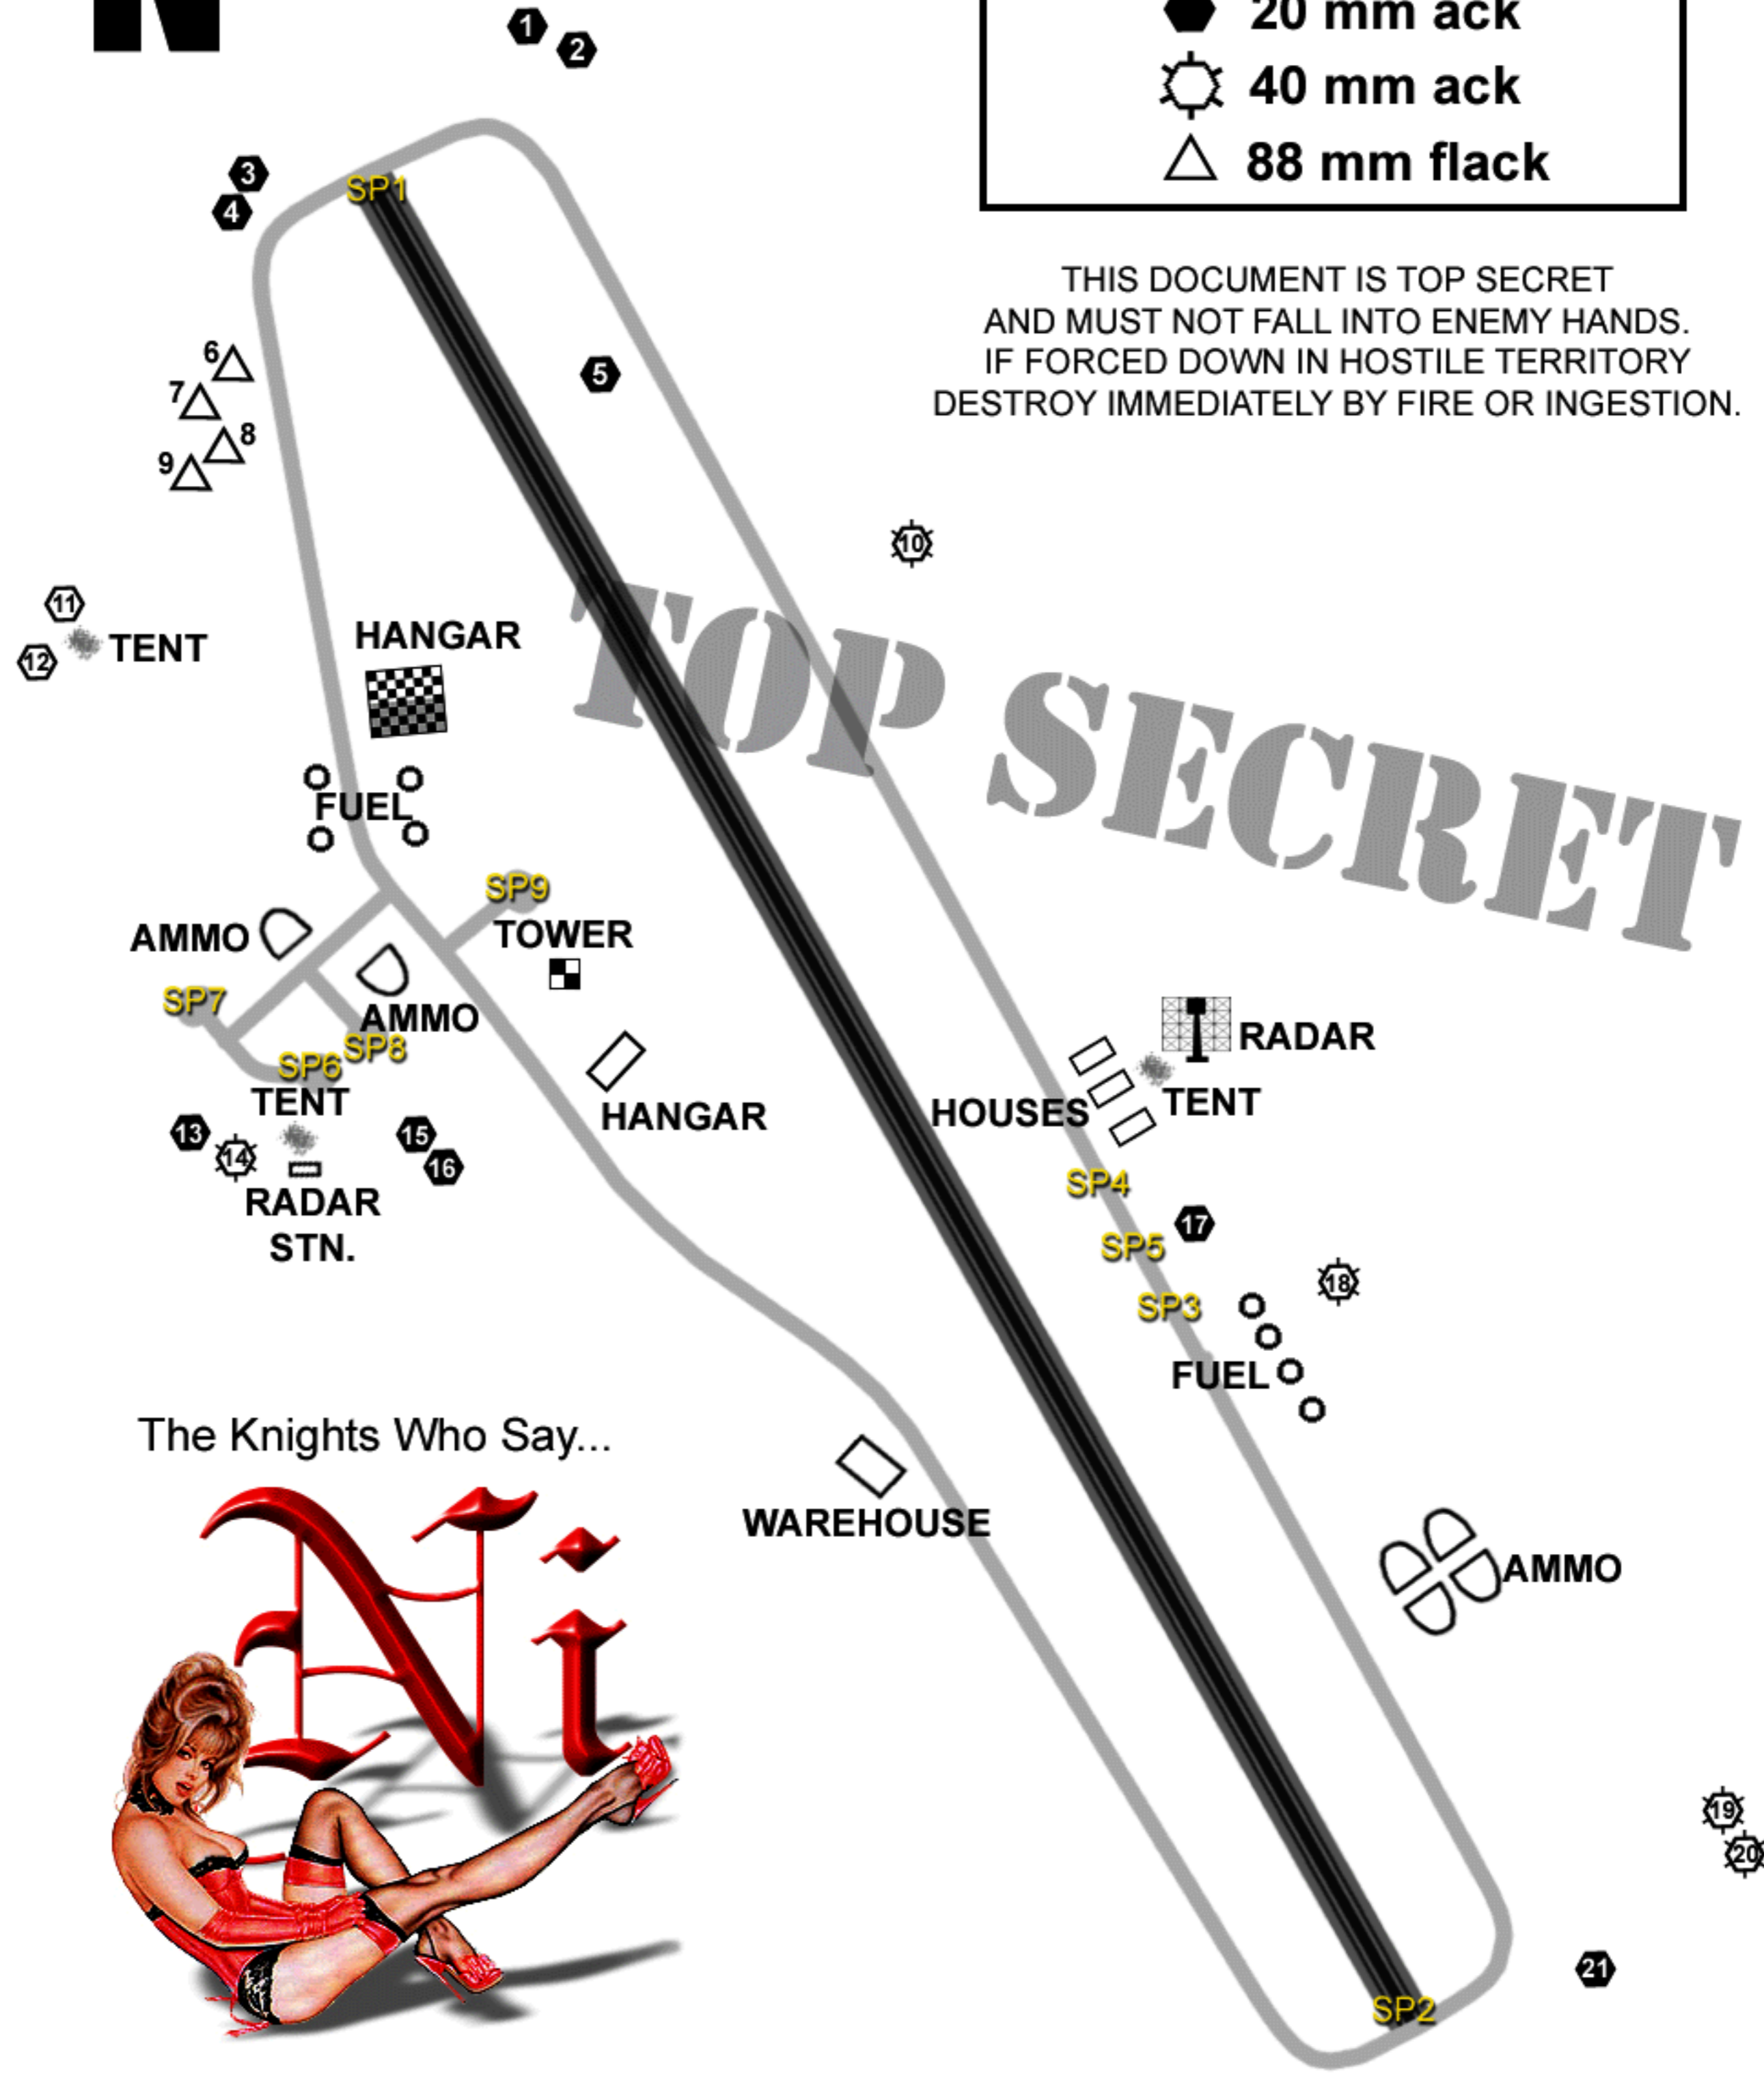

Field 8

Medium Airfield WarBirds PTO

Defensive Gun Emplacements

- .50 caliber mg
- 20 mm ack
- 40 mm ack
- 88 mm flack

THIS DOCUMENT IS TOP SECRET
AND MUST NOT FALL INTO ENEMY HANDS.
IF FORCED DOWN IN HOSTILE TERRITORY
DESTROY IMMEDIATELY BY FIRE OR INGESTION.