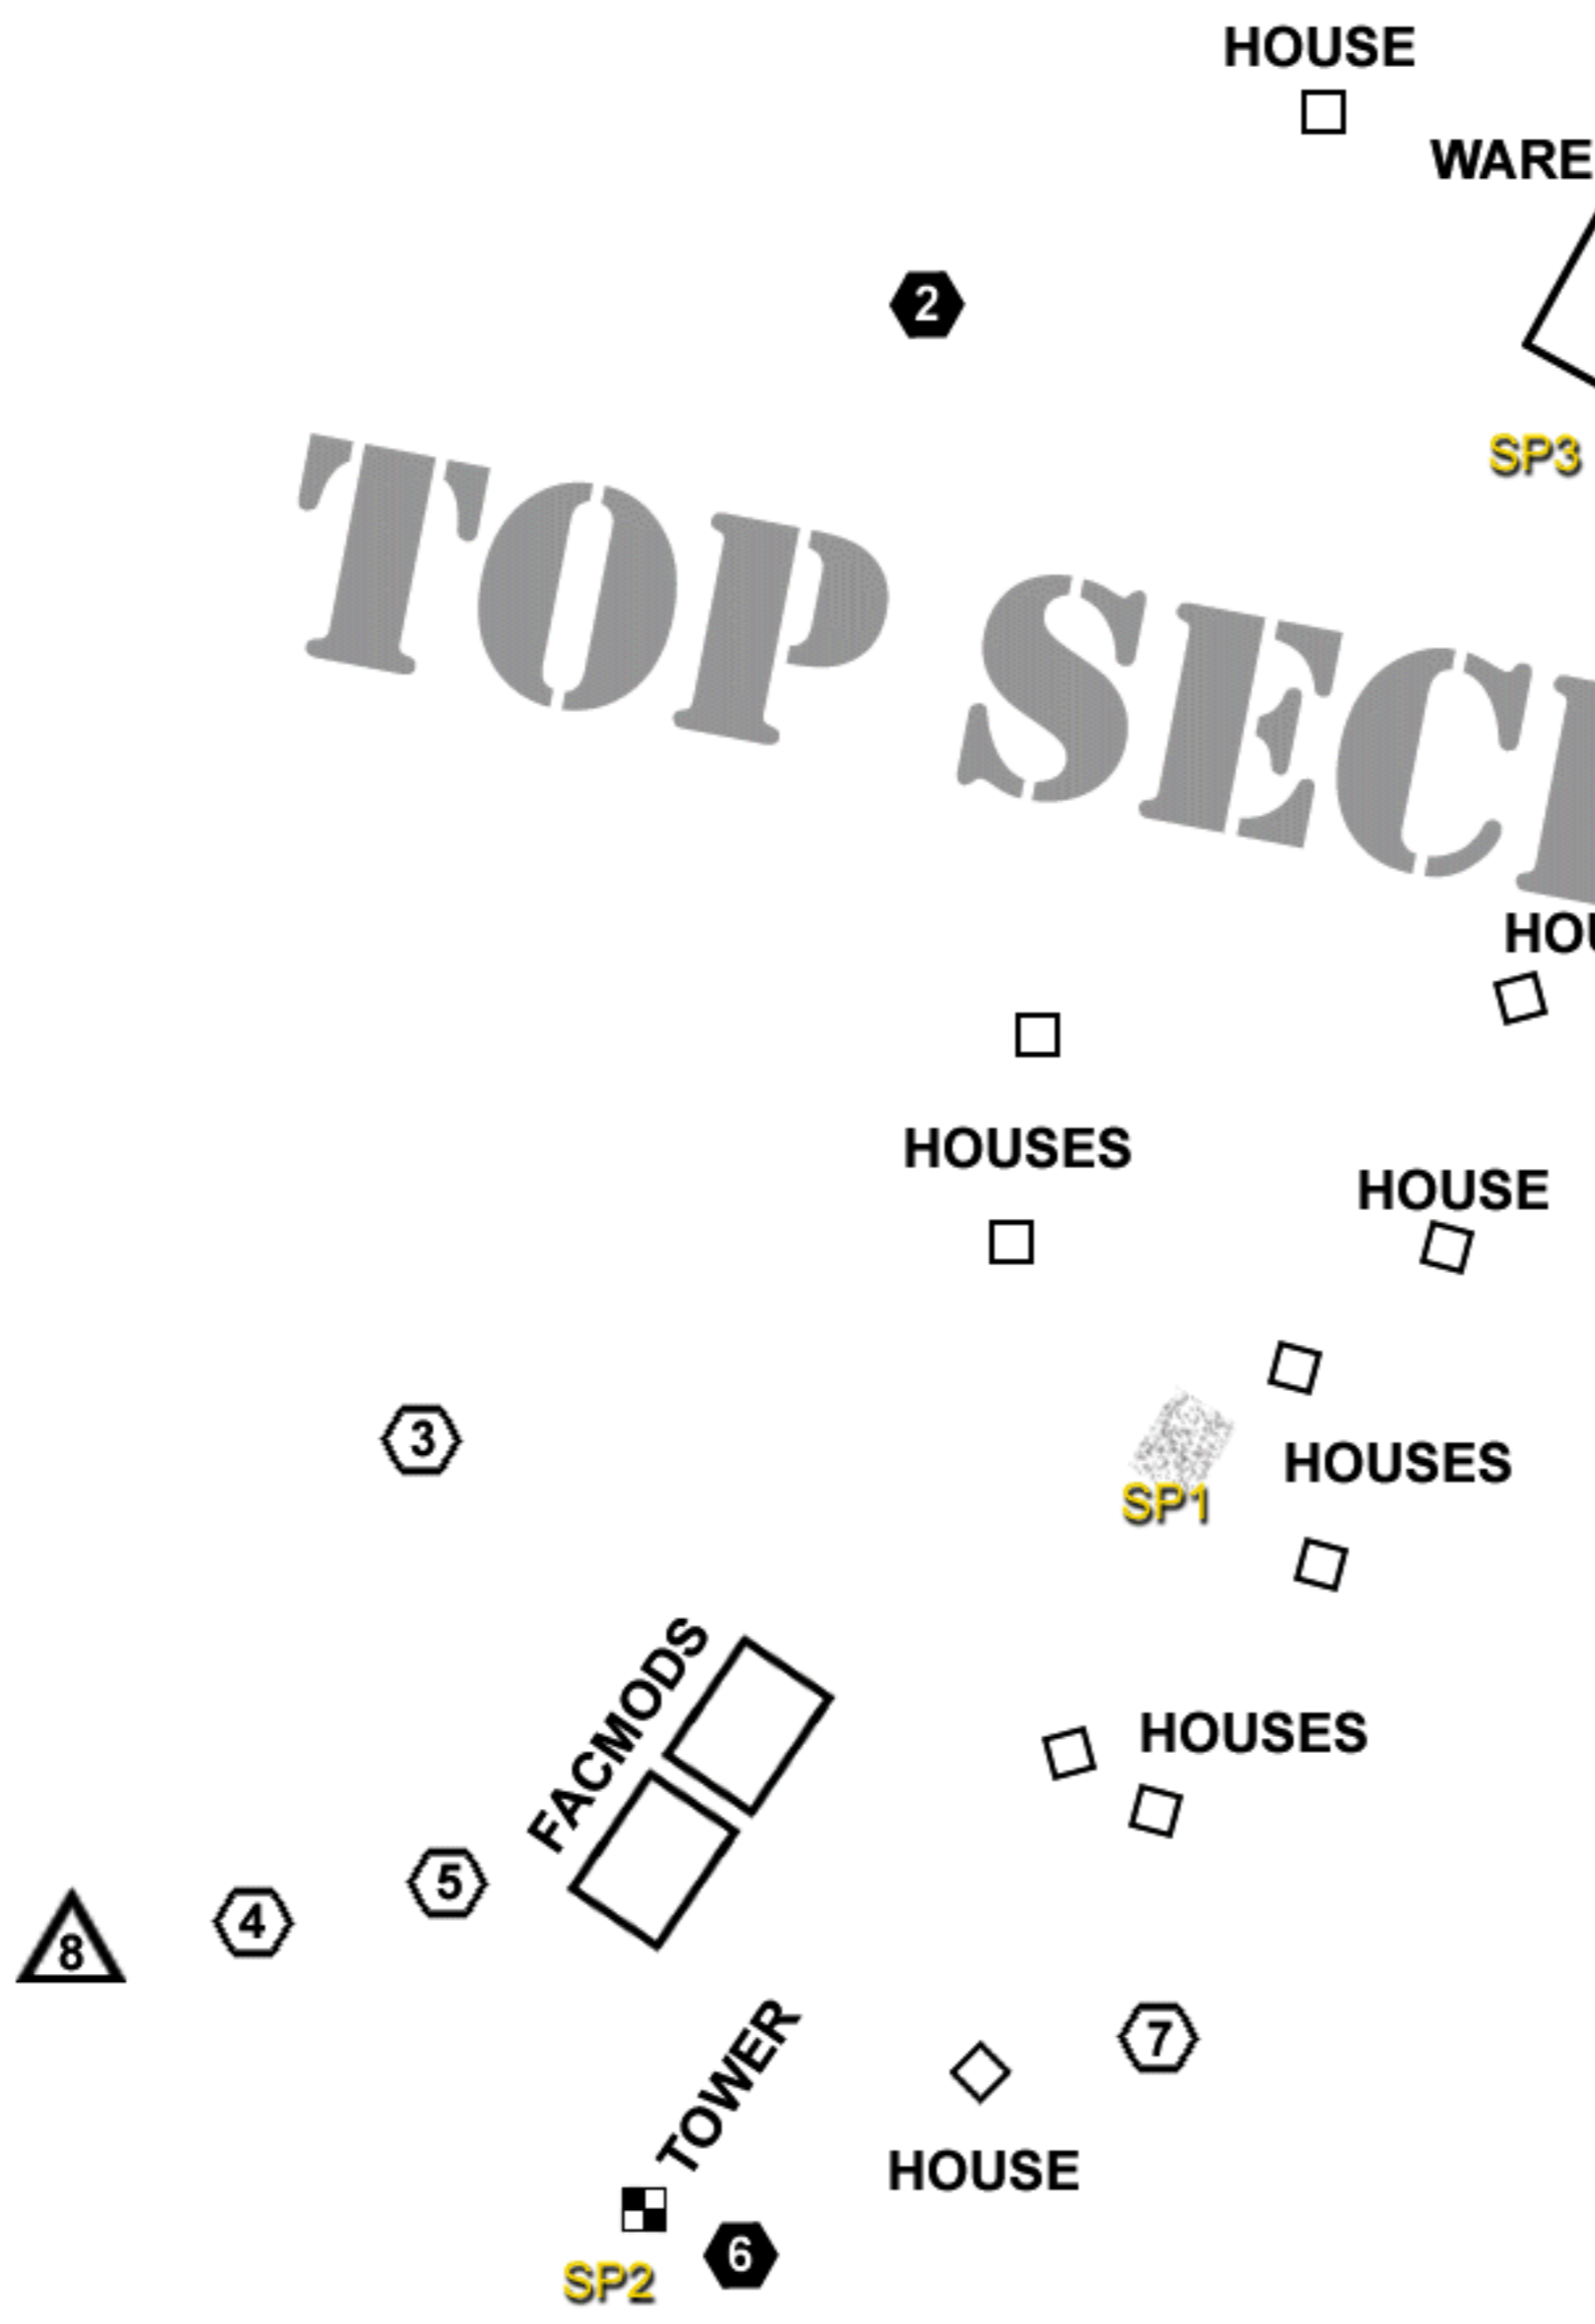

THIS DOCUMENT IS TOP SECRET AND
MUST NOT FALL INTO ENEMY HANDS.
IF FORCED DOWN IN HOSTILE TERRITORY
DESTROY IMMEDIATELY BY FIRE OR INGESTION.

Village 91 WarBirds PTO

Defensive Gun Emplacements

- .50 caliber mg
- 20 mm ack
- △ 88 mm flack

TOP SECRET