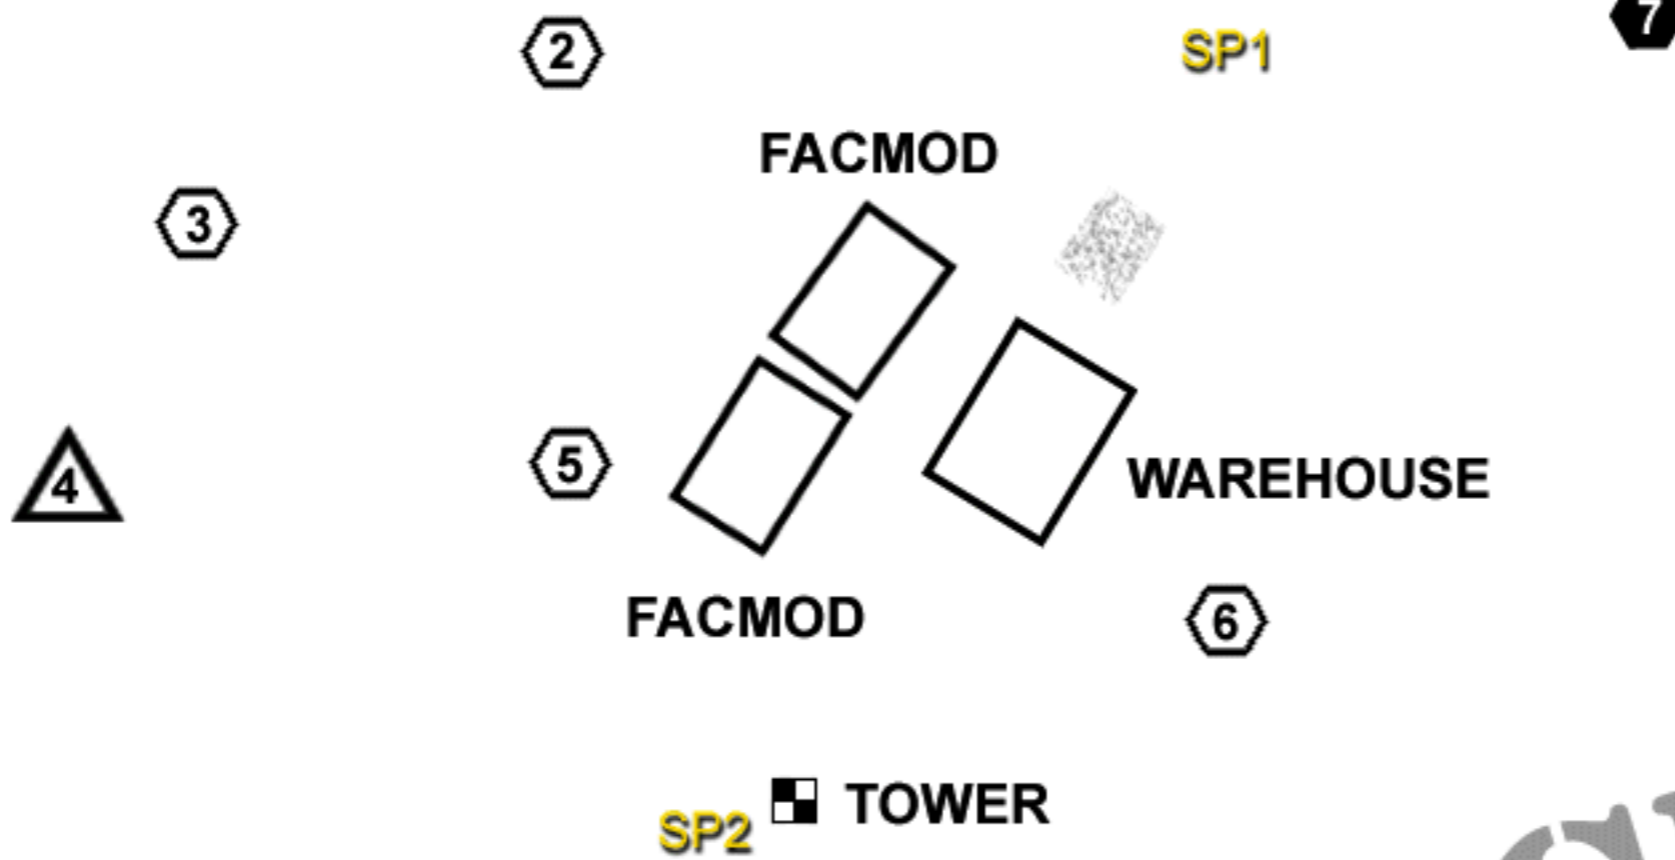

Village 89 WarBirds PTO

THIS DOCUMENT IS TOP SECRET AND
MUST NOT FALL INTO ENEMY HANDS.
IF FORCED DOWN IN HOSTILE TERRITORY
DESTROY IMMEDIATELY BY FIRE OR INGESTION.

Defensive Gun Emplacements

- ⬡ .50 caliber mg
- ⬢ 20 mm ack
- ⬠ 88 mm flack

TOP SECRET

The Knights Who Say...