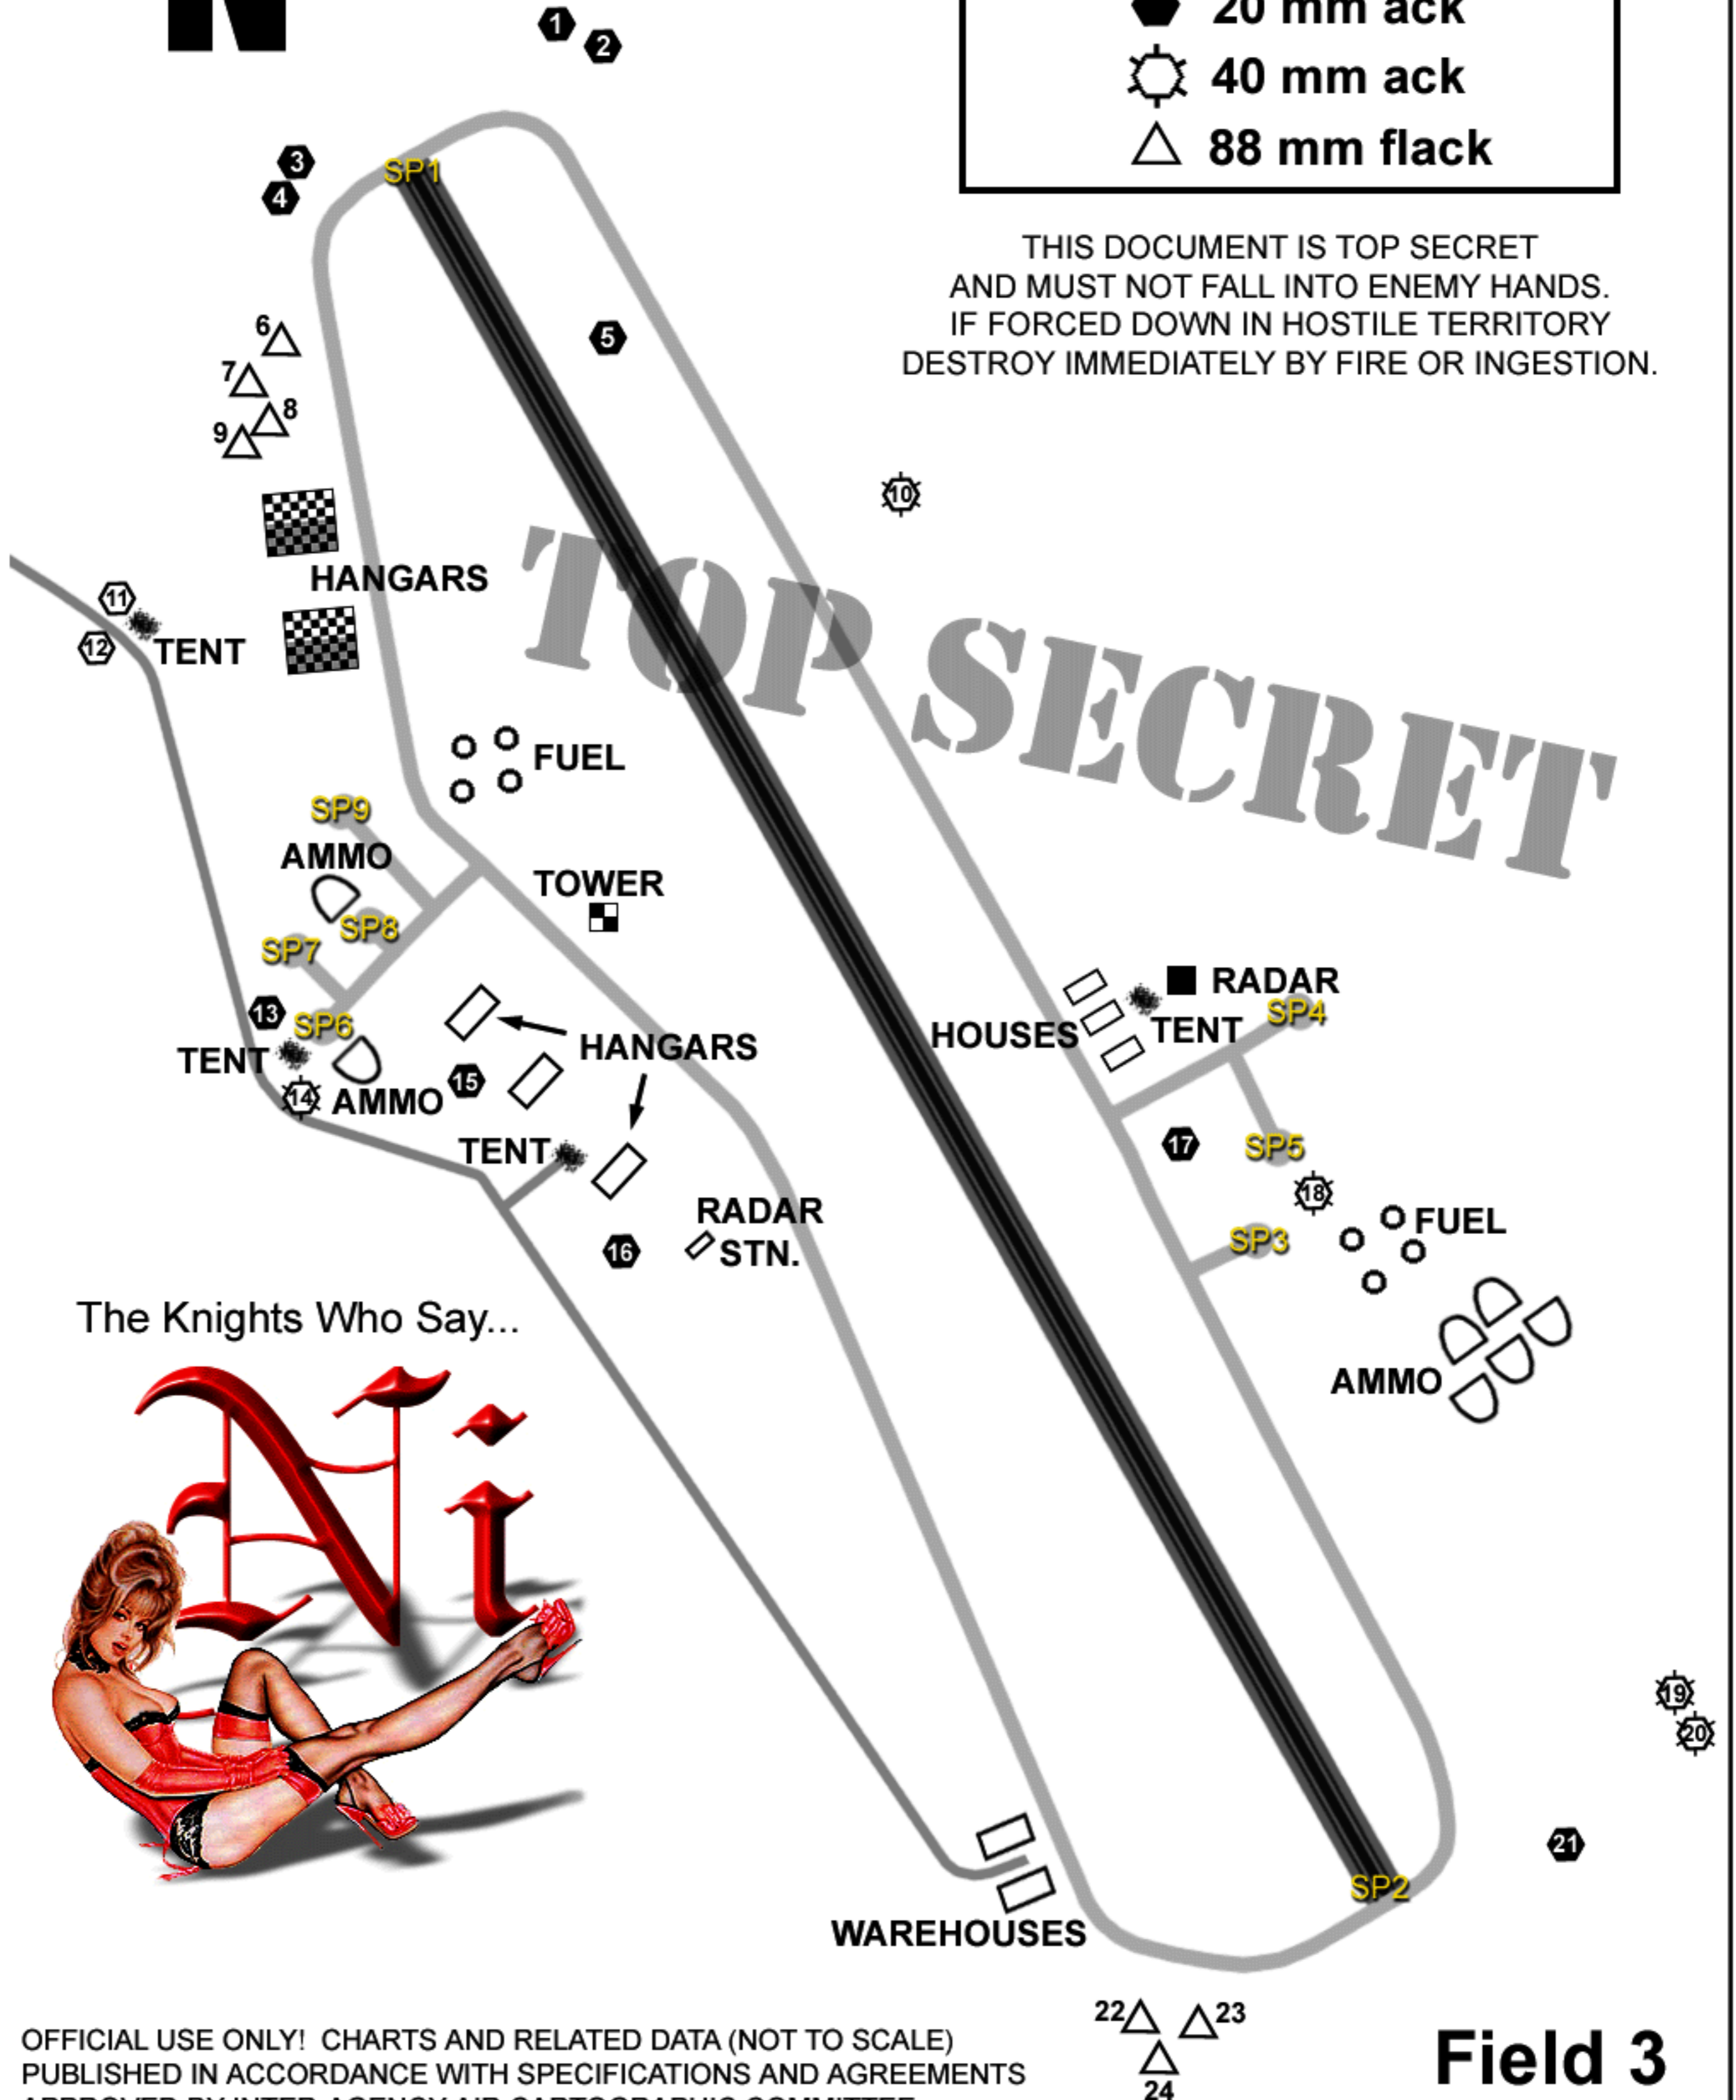

Medium Airfield WarBirds PTO

Defensive Gun Emplacements

- .50 caliber mg
- 20 mm ack
- 40 mm ack
- 88 mm flack

THIS DOCUMENT IS TOP SECRET
AND MUST NOT FALL INTO ENEMY HANDS.
IF FORCED DOWN IN HOSTILE TERRITORY
DESTROY IMMEDIATELY BY FIRE OR INGESTION.

The Knights Who Say...