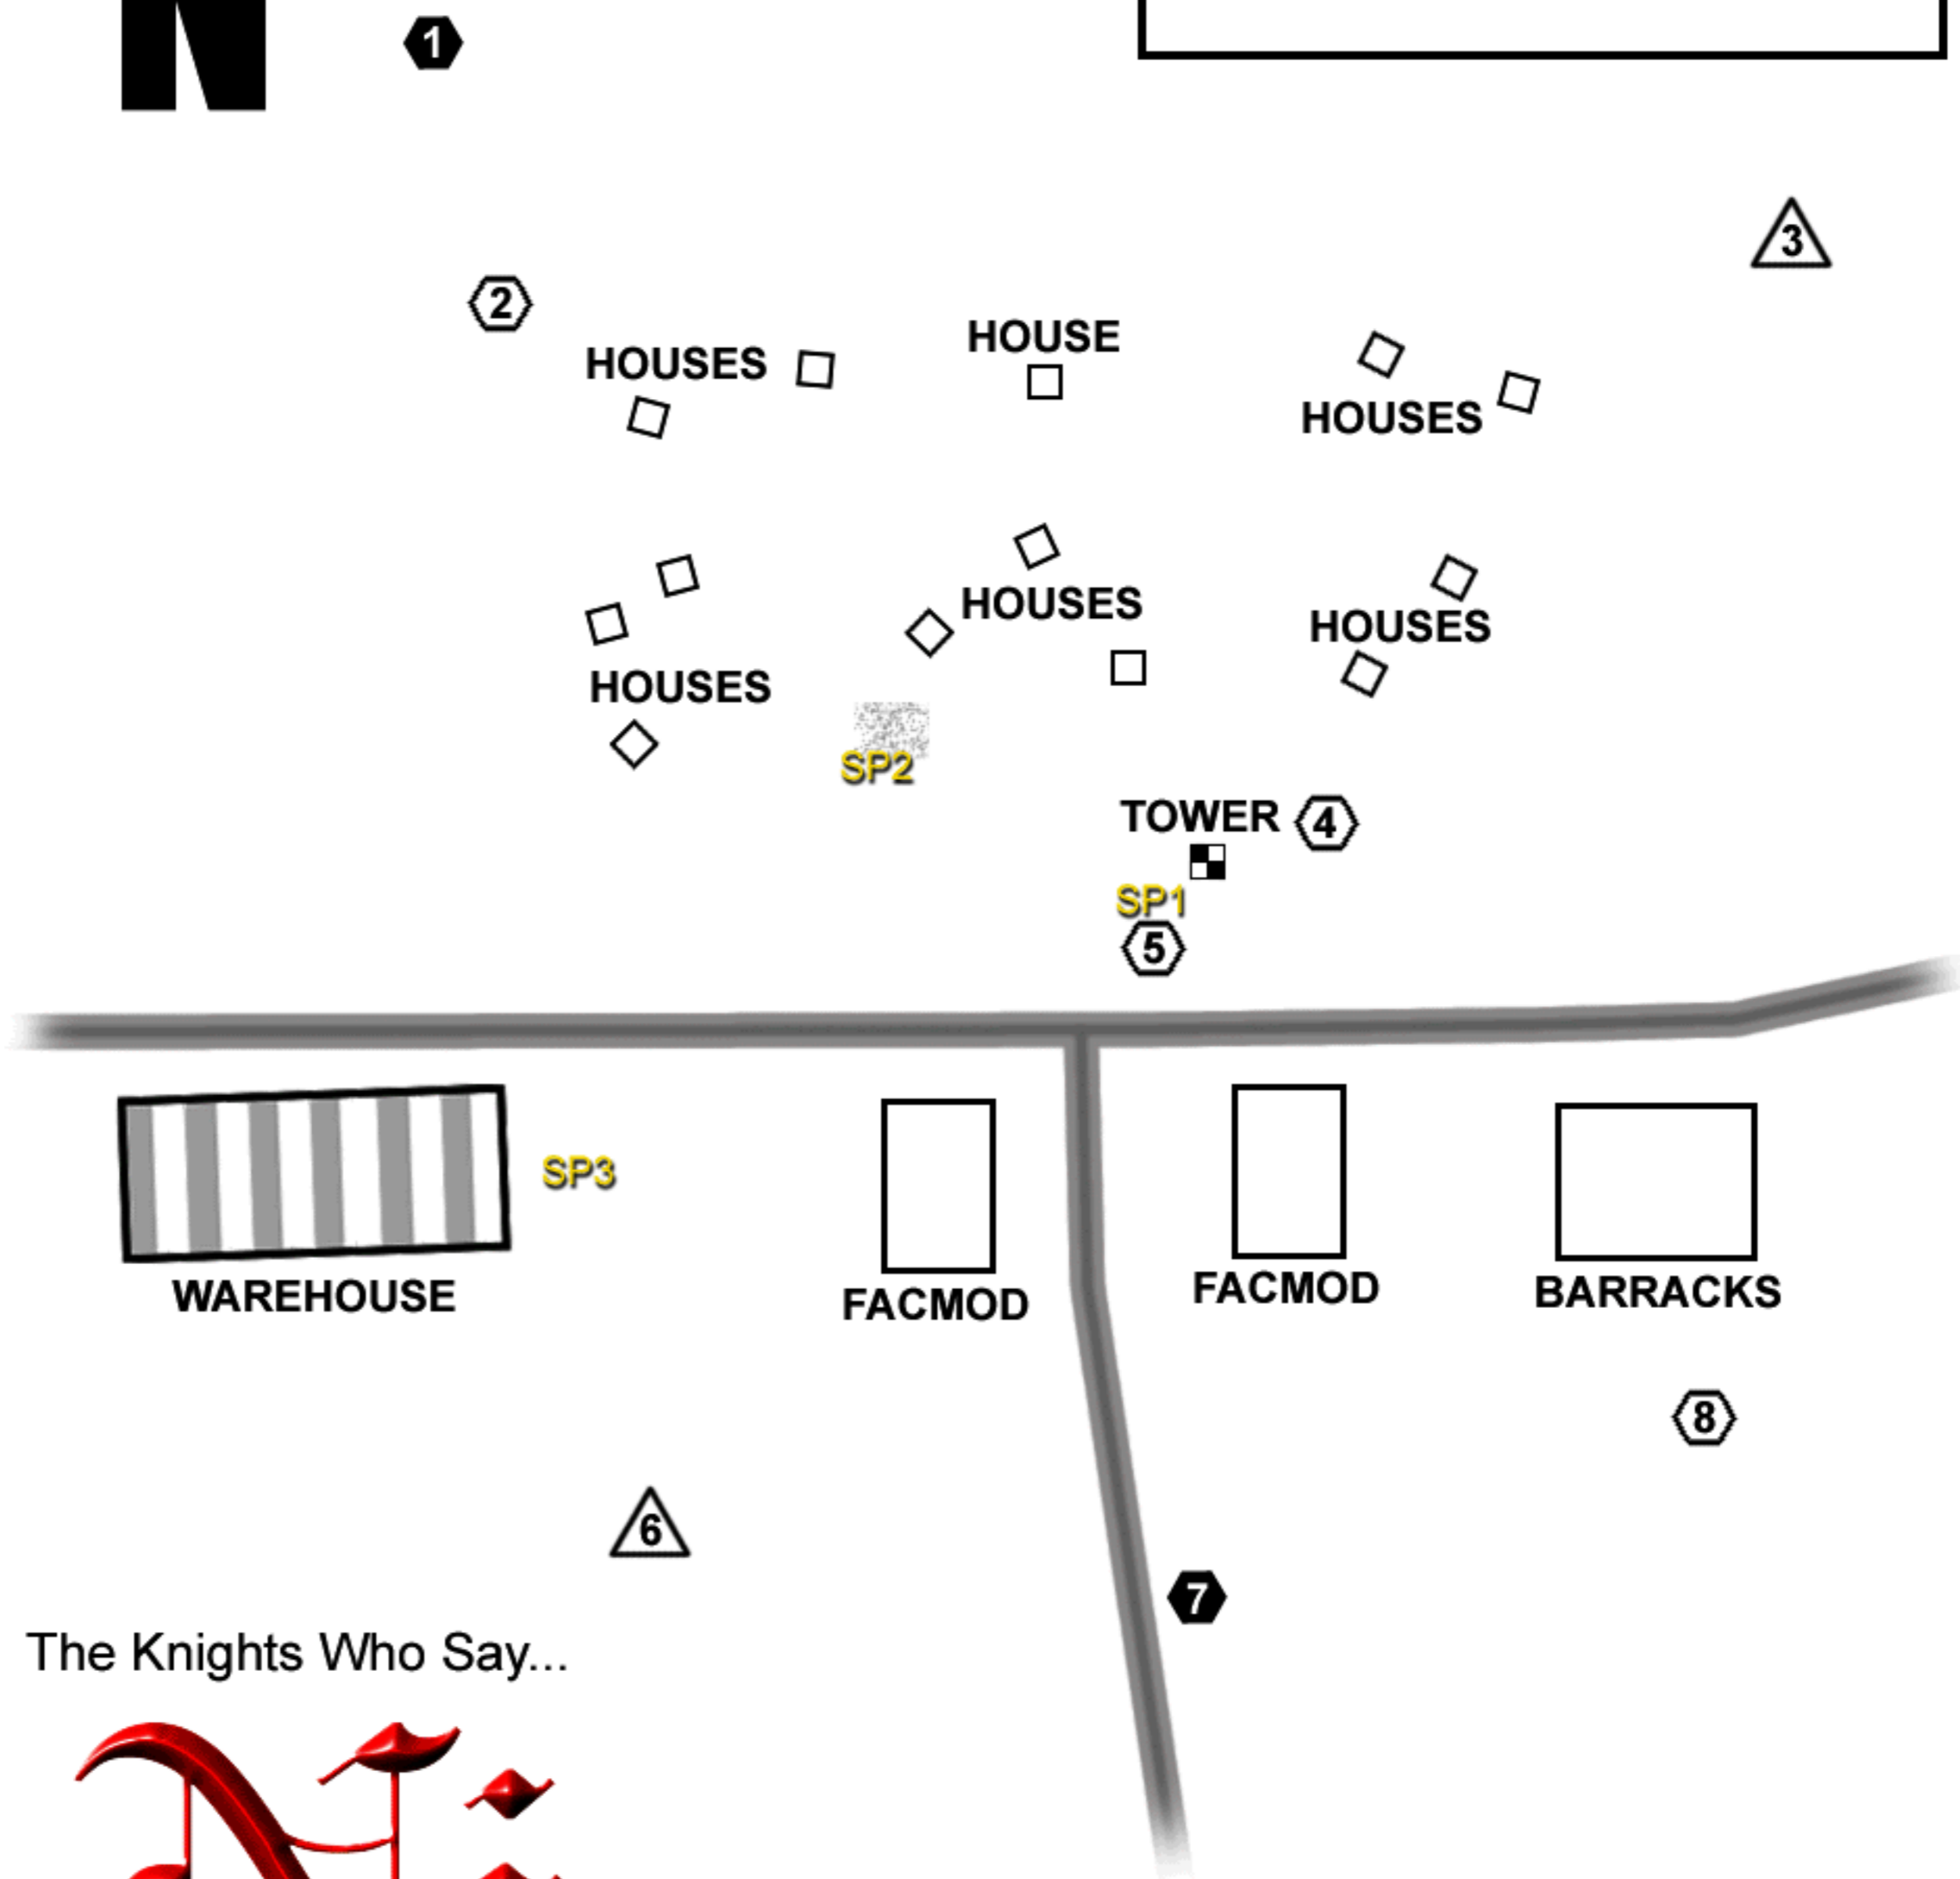

THIS DOCUMENT IS TOP SECRET AND
MUST NOT FALL INTO ENEMY HANDS.
IF FORCED DOWN IN HOSTILE TERRITORY
DESTROY IMMEDIATELY BY FIRE OR INGESTION.

Village 41 WarBirds PTO

Defensive Gun Emplacements

- .50 caliber mg
- 20 mm ack
- 88 mm flack

The Knights Who Say...