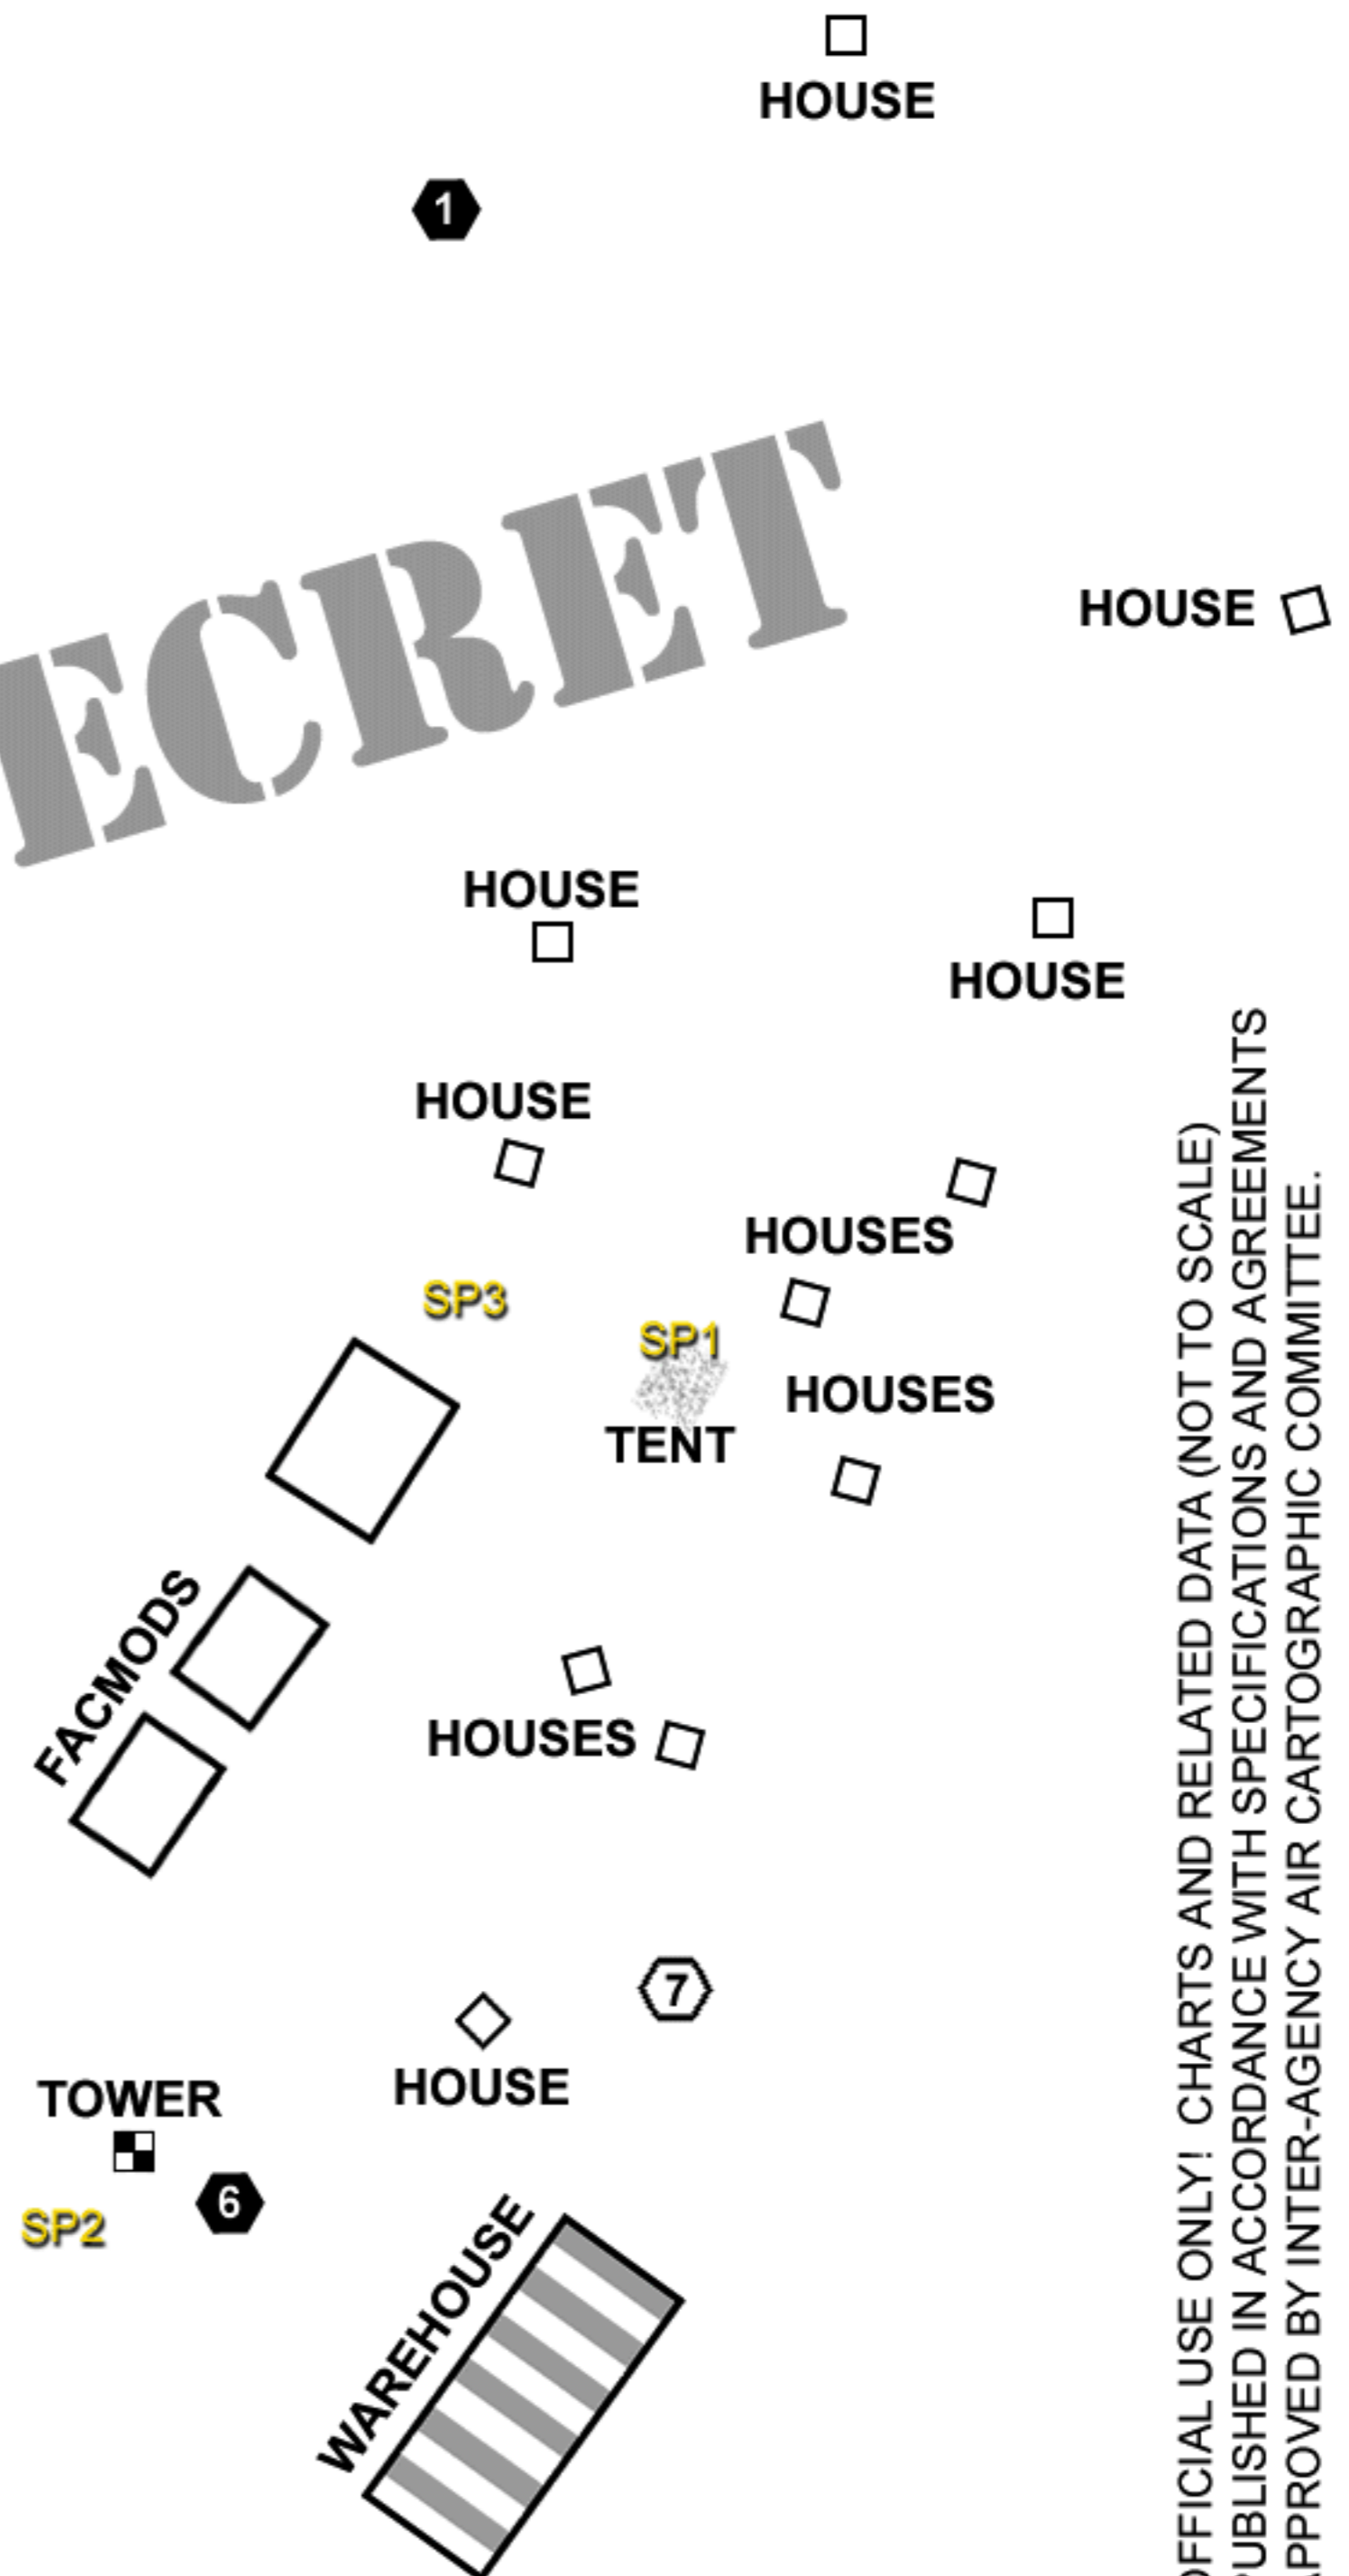

THIS DOCUMENT IS TOP SECRET AND
MUST NOT FALL INTO ENEMY HANDS.
IF FORCED DOWN IN HOSTILE TERRITORY
DESTROY IMMEDIATELY BY FIRE OR INGESTION.

Village 93 WarBirds PTO

Defensive Gun Emplacements

- .50 caliber mg
- 20 mm ack
- △ 88 mm flack

TOP SECRET

The Knights Who Say...

OFFICIAL USE ONLY! CHARTS AND RELATED DATA (NOT TO SCALE)
PUBLISHED IN ACCORDANCE WITH SPECIFICATIONS AND AGREEMENTS
APPROVED BY INTER-AGENCY AIR CARTOGRAPHIC COMMITTEE.