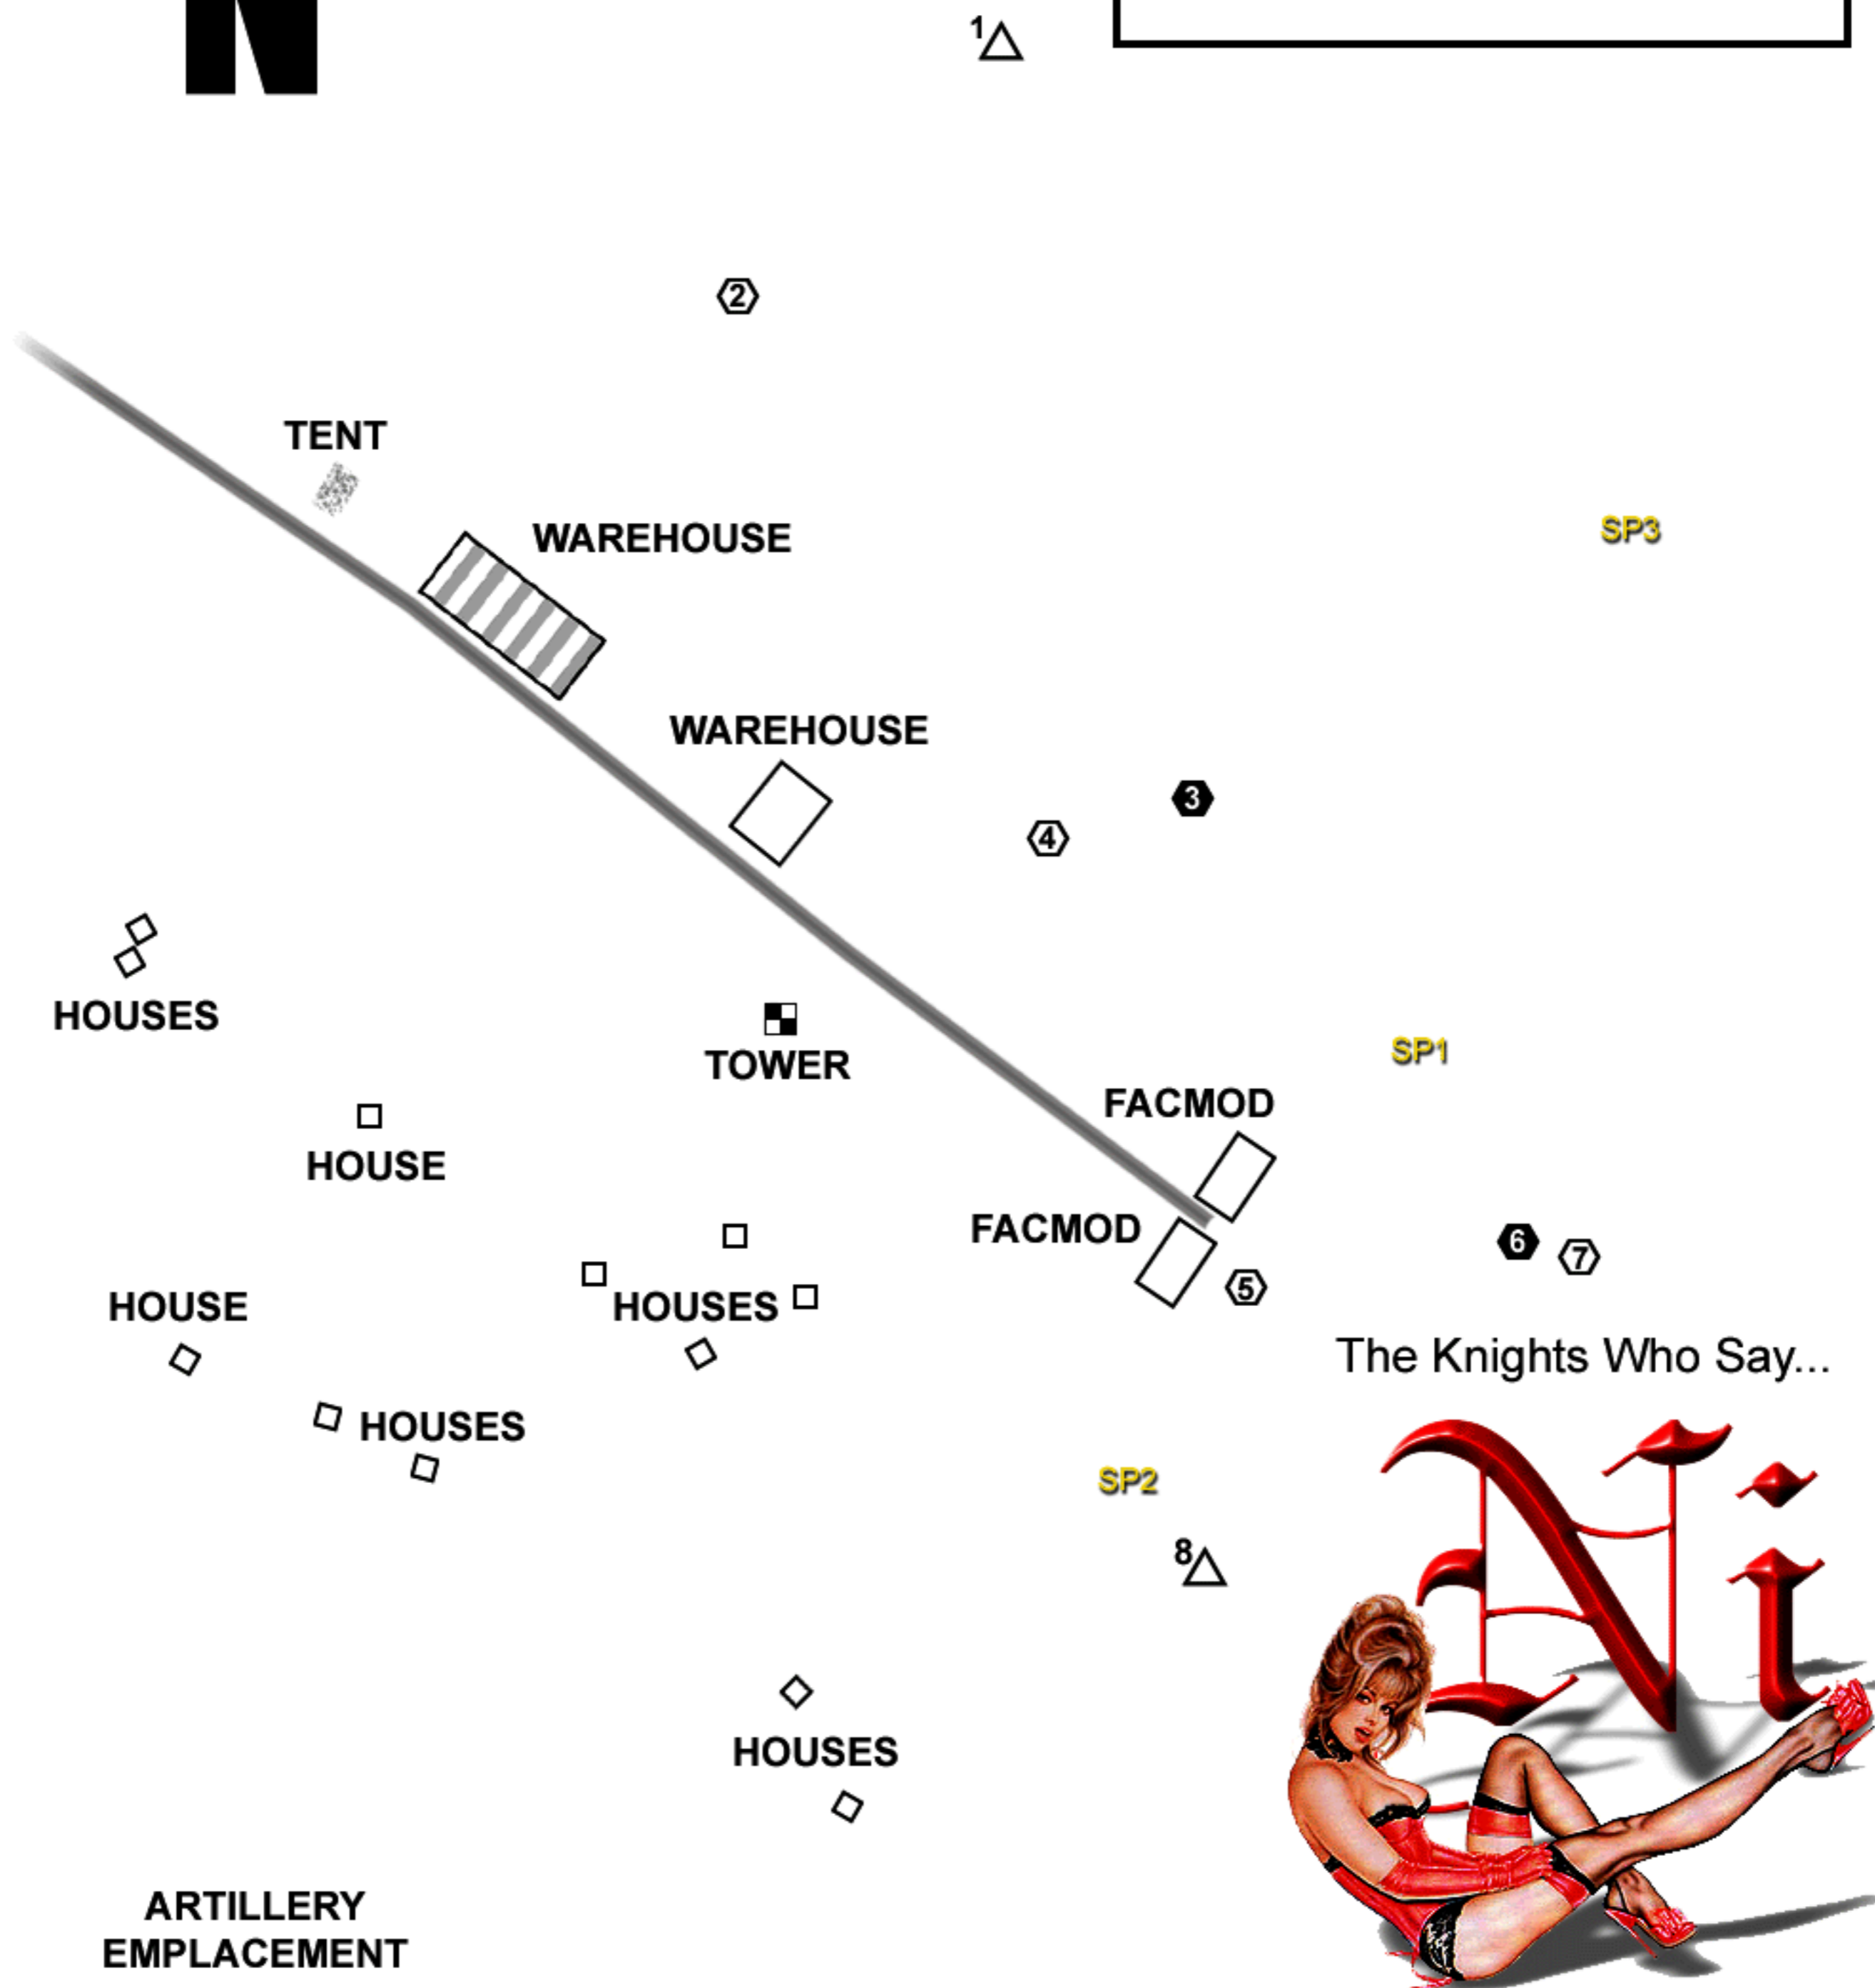

THIS DOCUMENT IS TOP SECRET AND
MUST NOT FALL INTO ENEMY HANDS.
IF FORCED DOWN IN HOSTILE TERRITORY
DESTROY IMMEDIATELY BY FIRE OR INGESTION.

Village 84 WarBirds PTO

Defensive Gun Emplacements

- .50 caliber mg
- 20 mm ack
- △ 88 mm flack

The Knights Who Say...