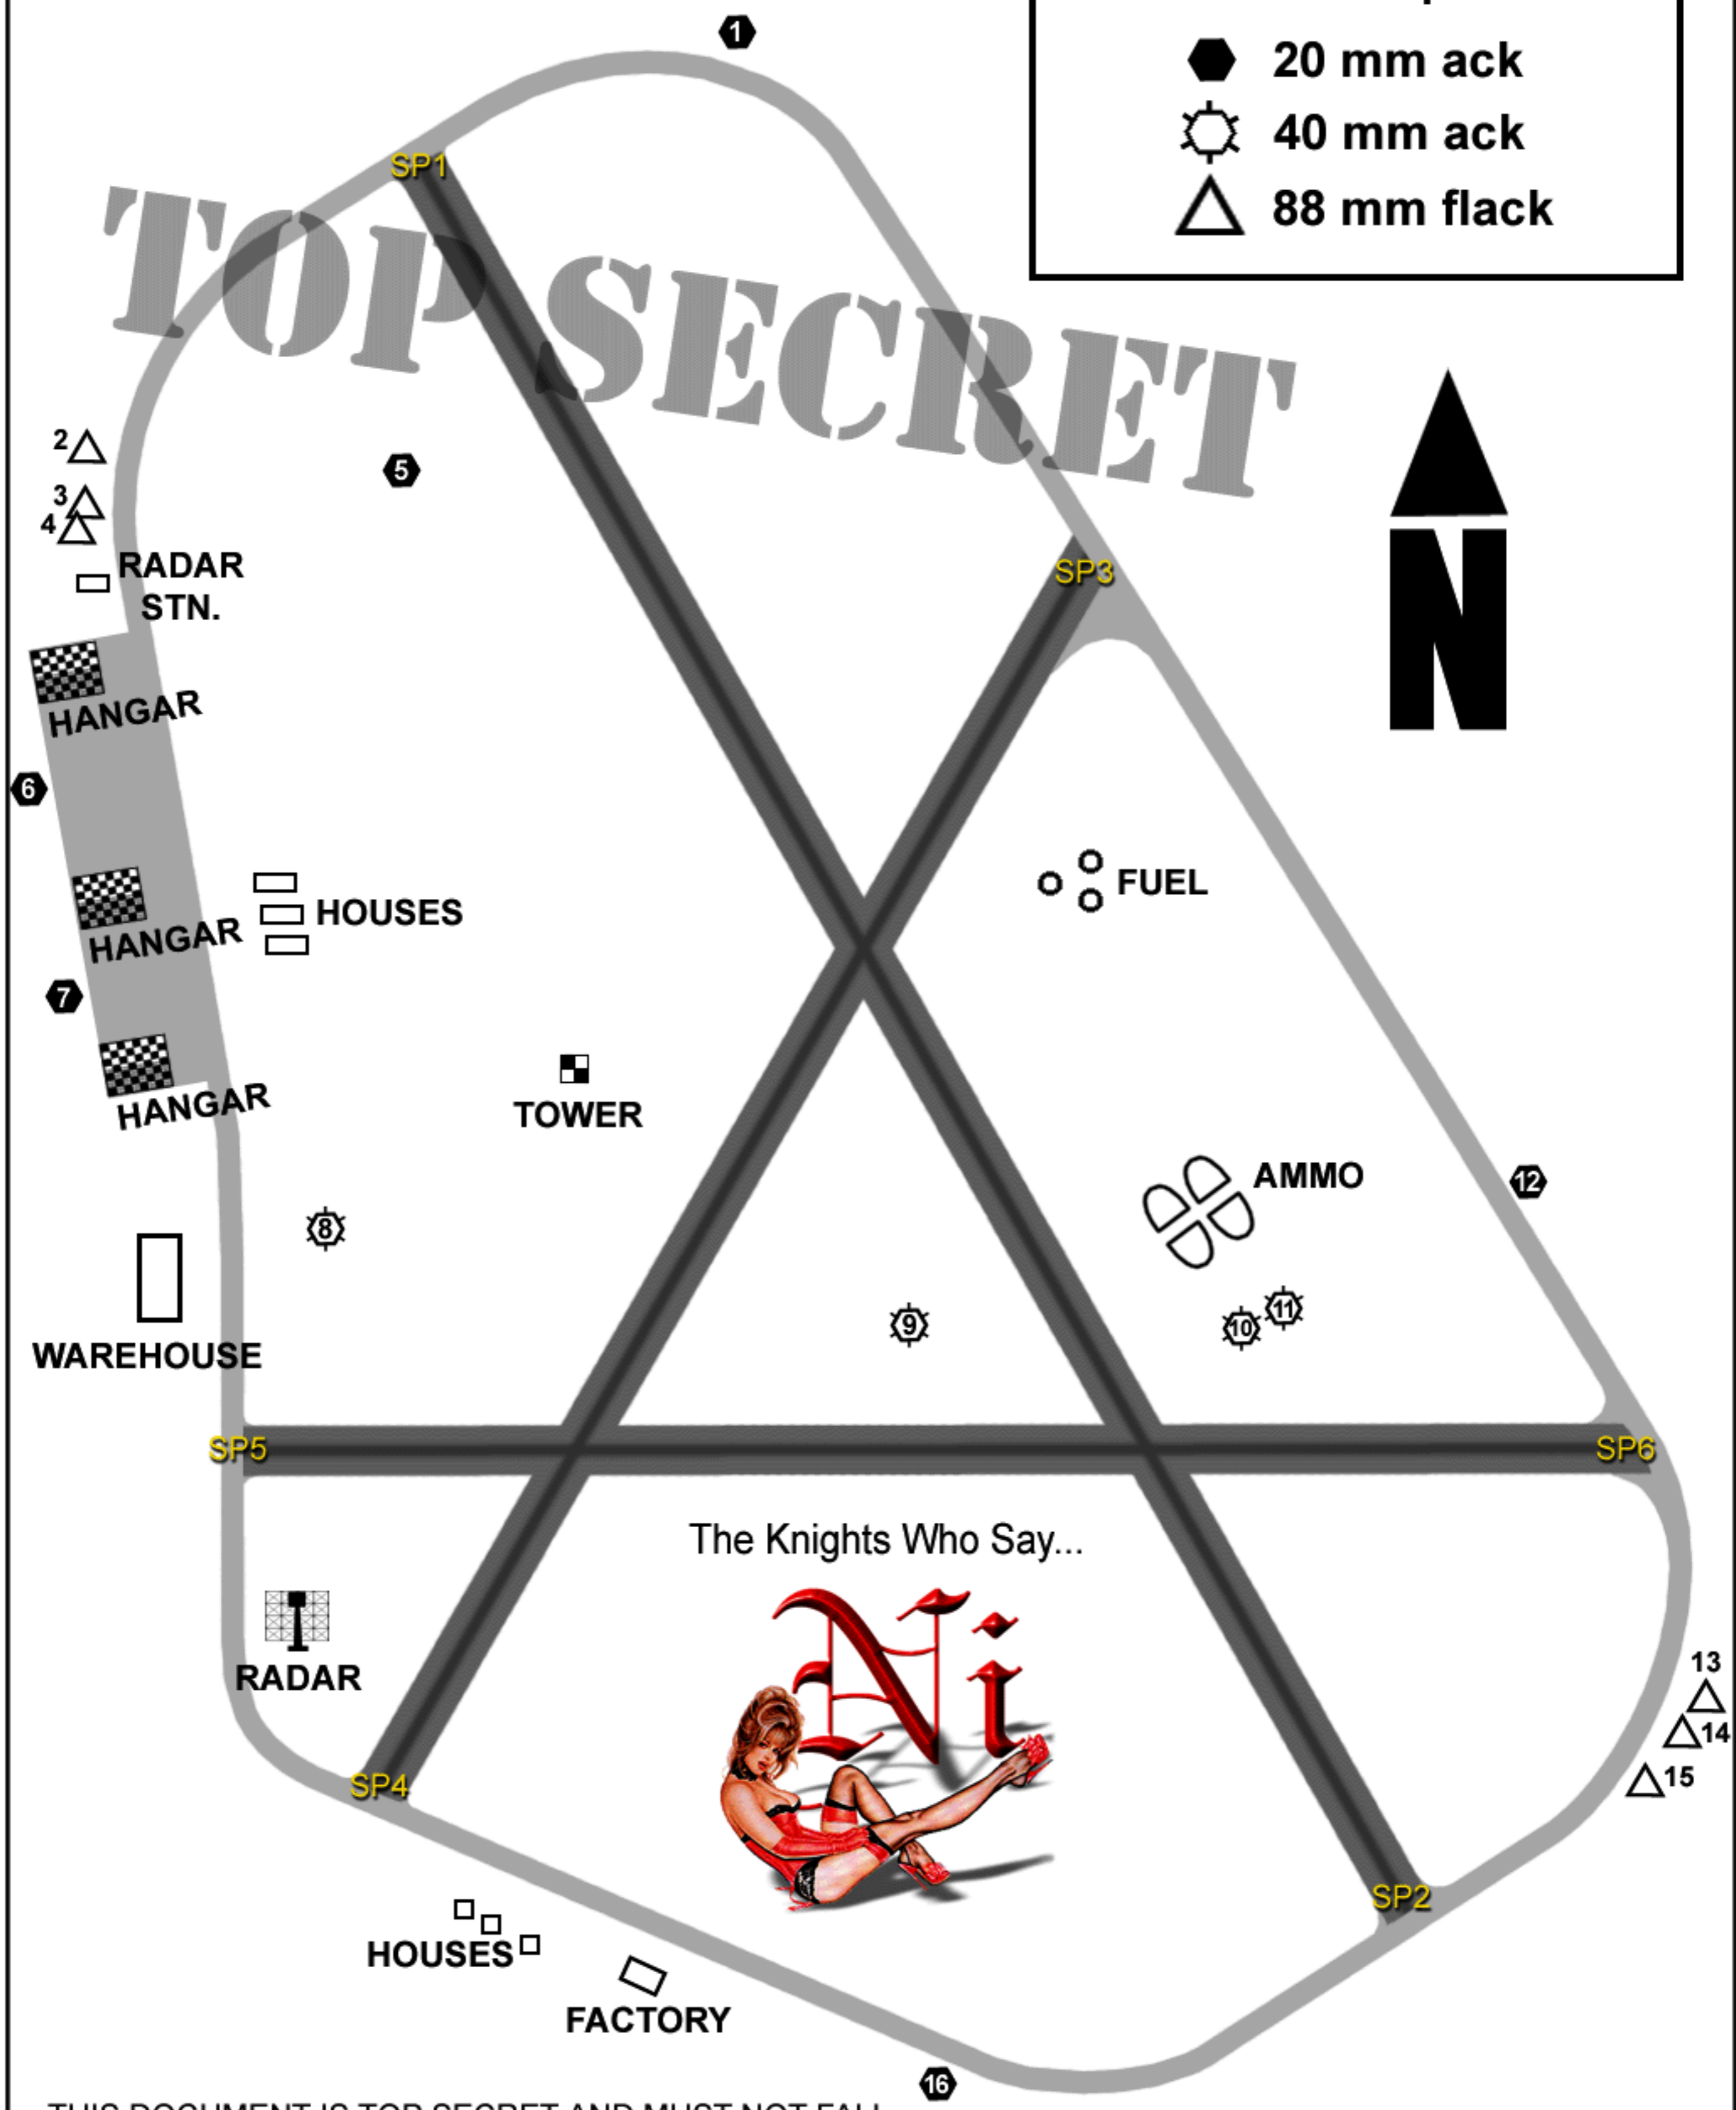

Large Airfield WarBirds PTO

Defensive Gun Emplacements

-  20 mm ack
-  40 mm ack
-  88 mm flack

TOP SECRET

The Knights Who Say...

THIS DOCUMENT IS TOP SECRET AND MUST NOT FALL
 INTO ENEMY HANDS. IF FORCED DOWN IN HOSTILE
 TERRITORY DESTROY IMMEDIATELY BY FIRE OR INGESTION.