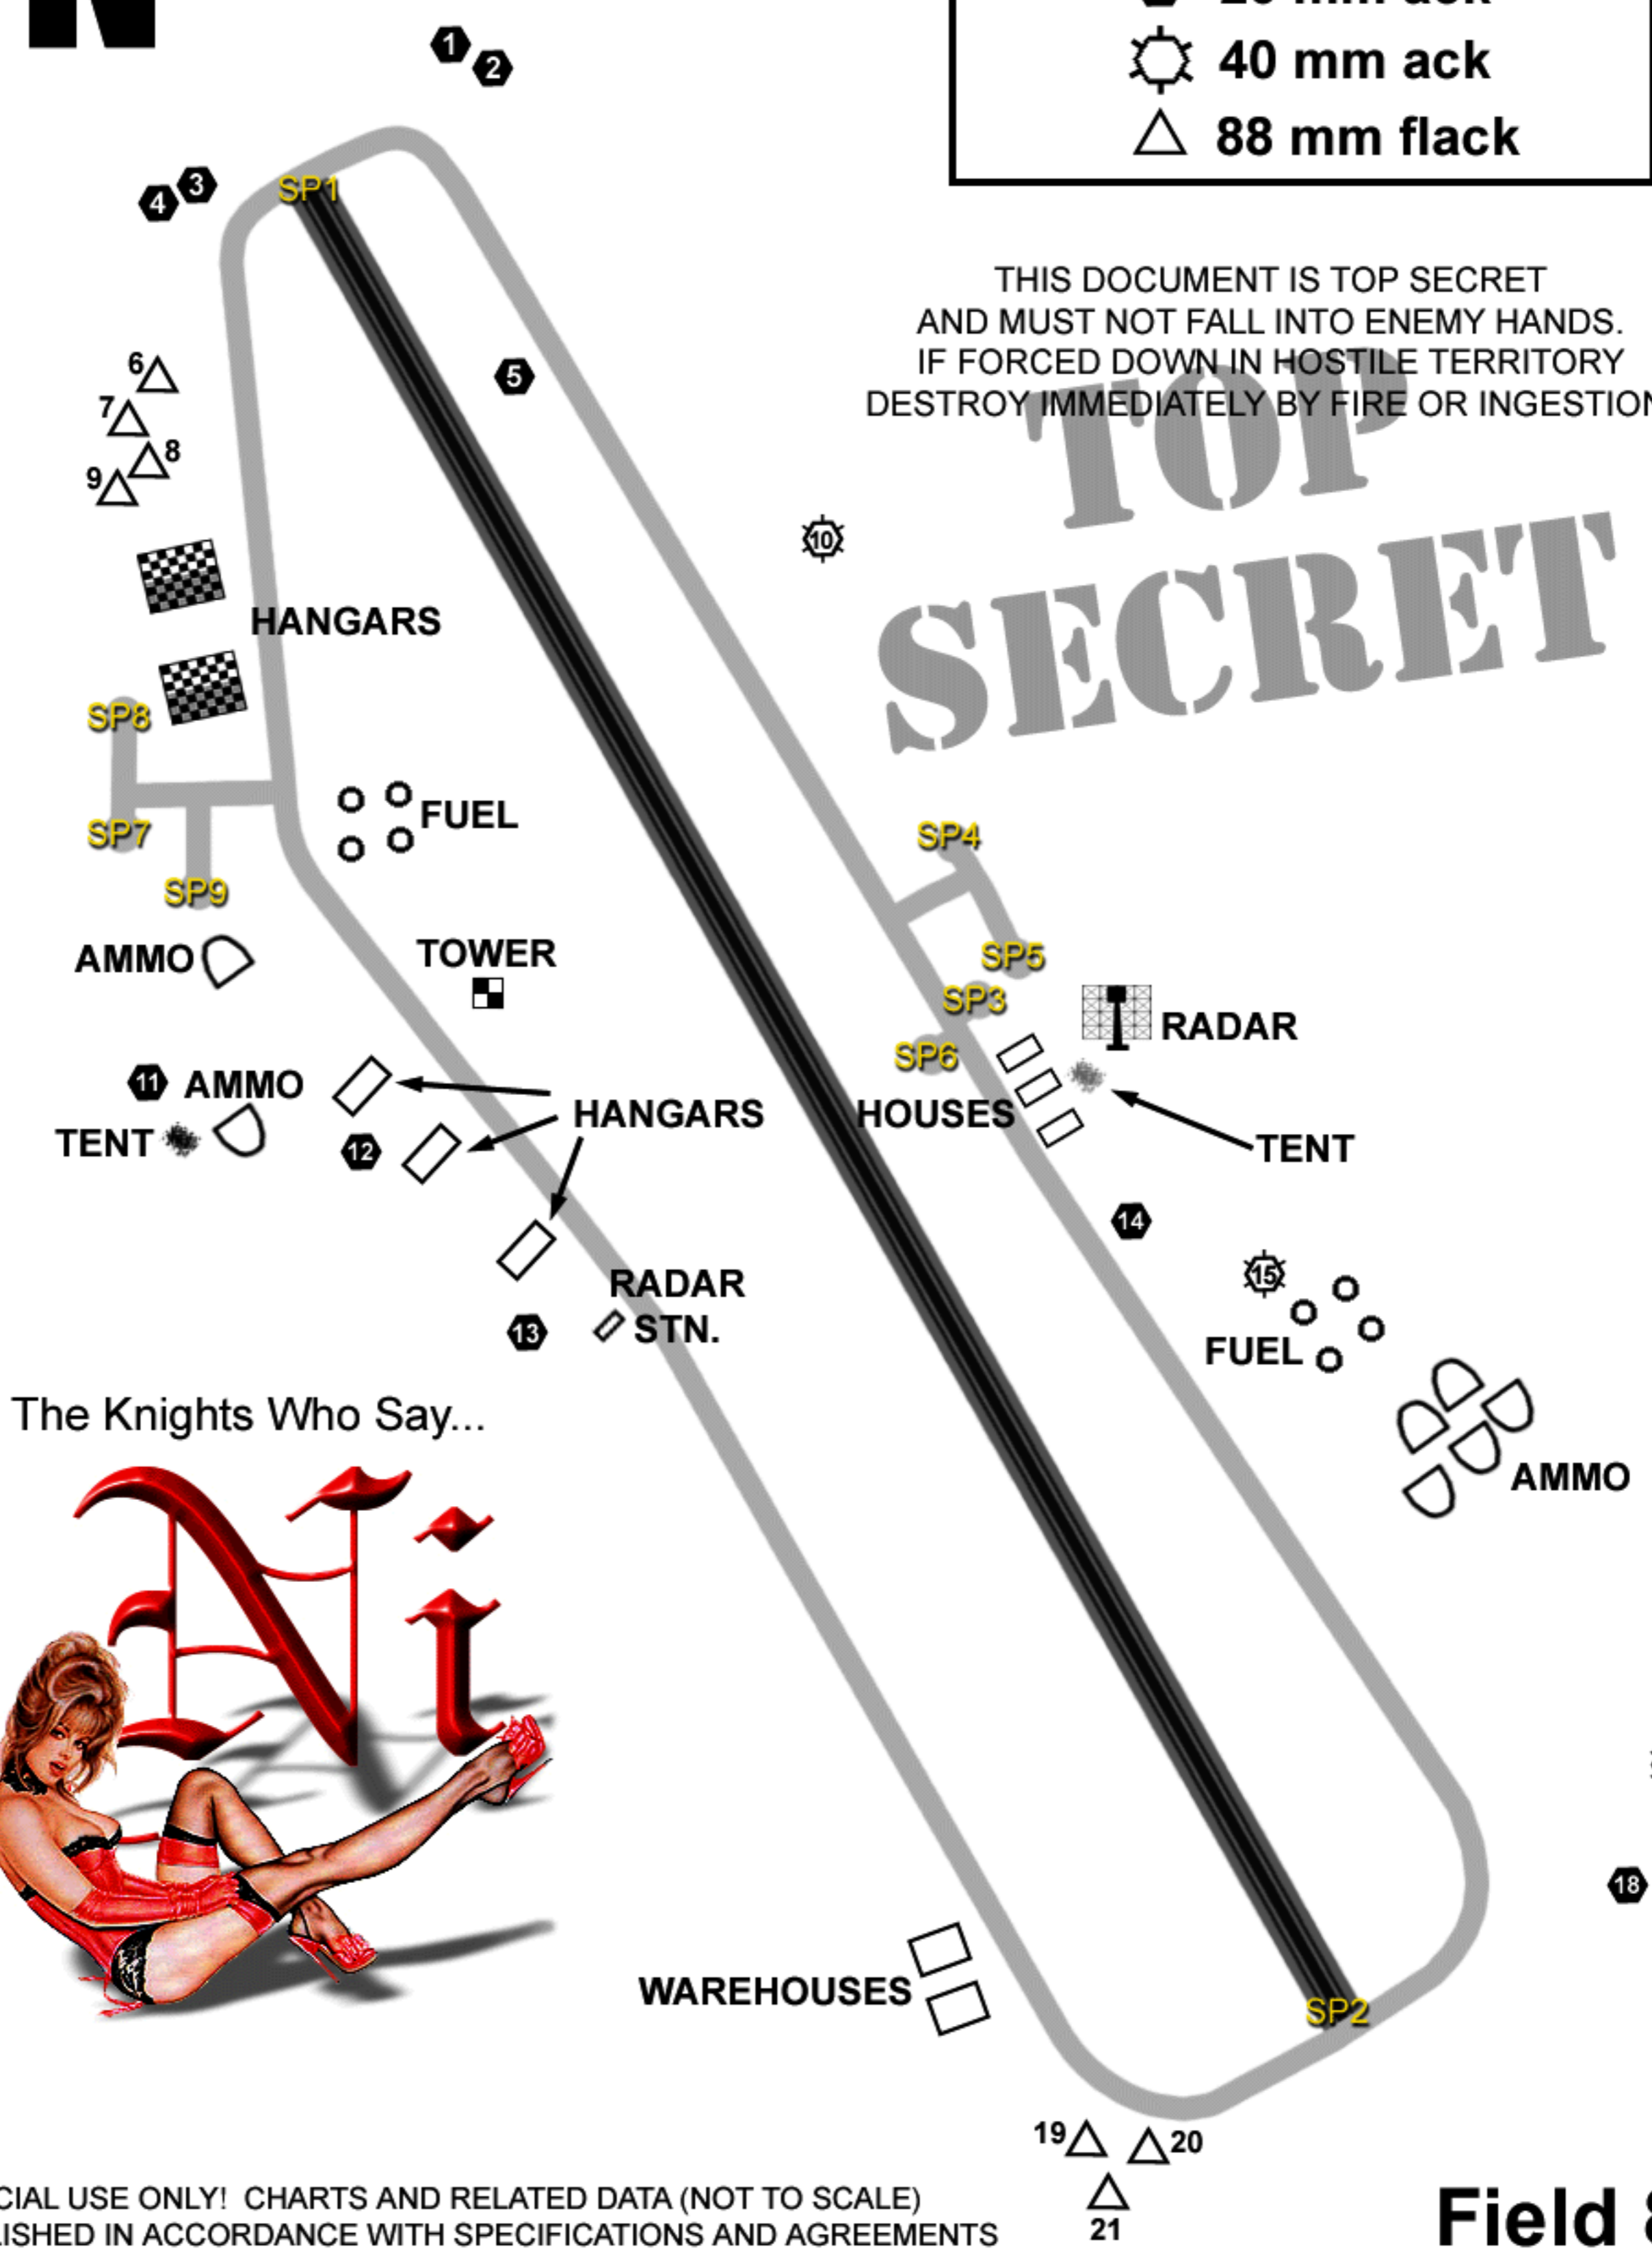

Medium Airfield WarBirds PTO

Defensive Gun Emplacements

- .50 caliber mg
- 20 mm ack
- 40 mm ack
- 88 mm flack

THIS DOCUMENT IS TOP SECRET
AND MUST NOT FALL INTO ENEMY HANDS.
IF FORCED DOWN IN HOSTILE TERRITORY
DESTROY IMMEDIATELY BY FIRE OR INGESTION.

TOP
SECRET

The Knights Who Say...