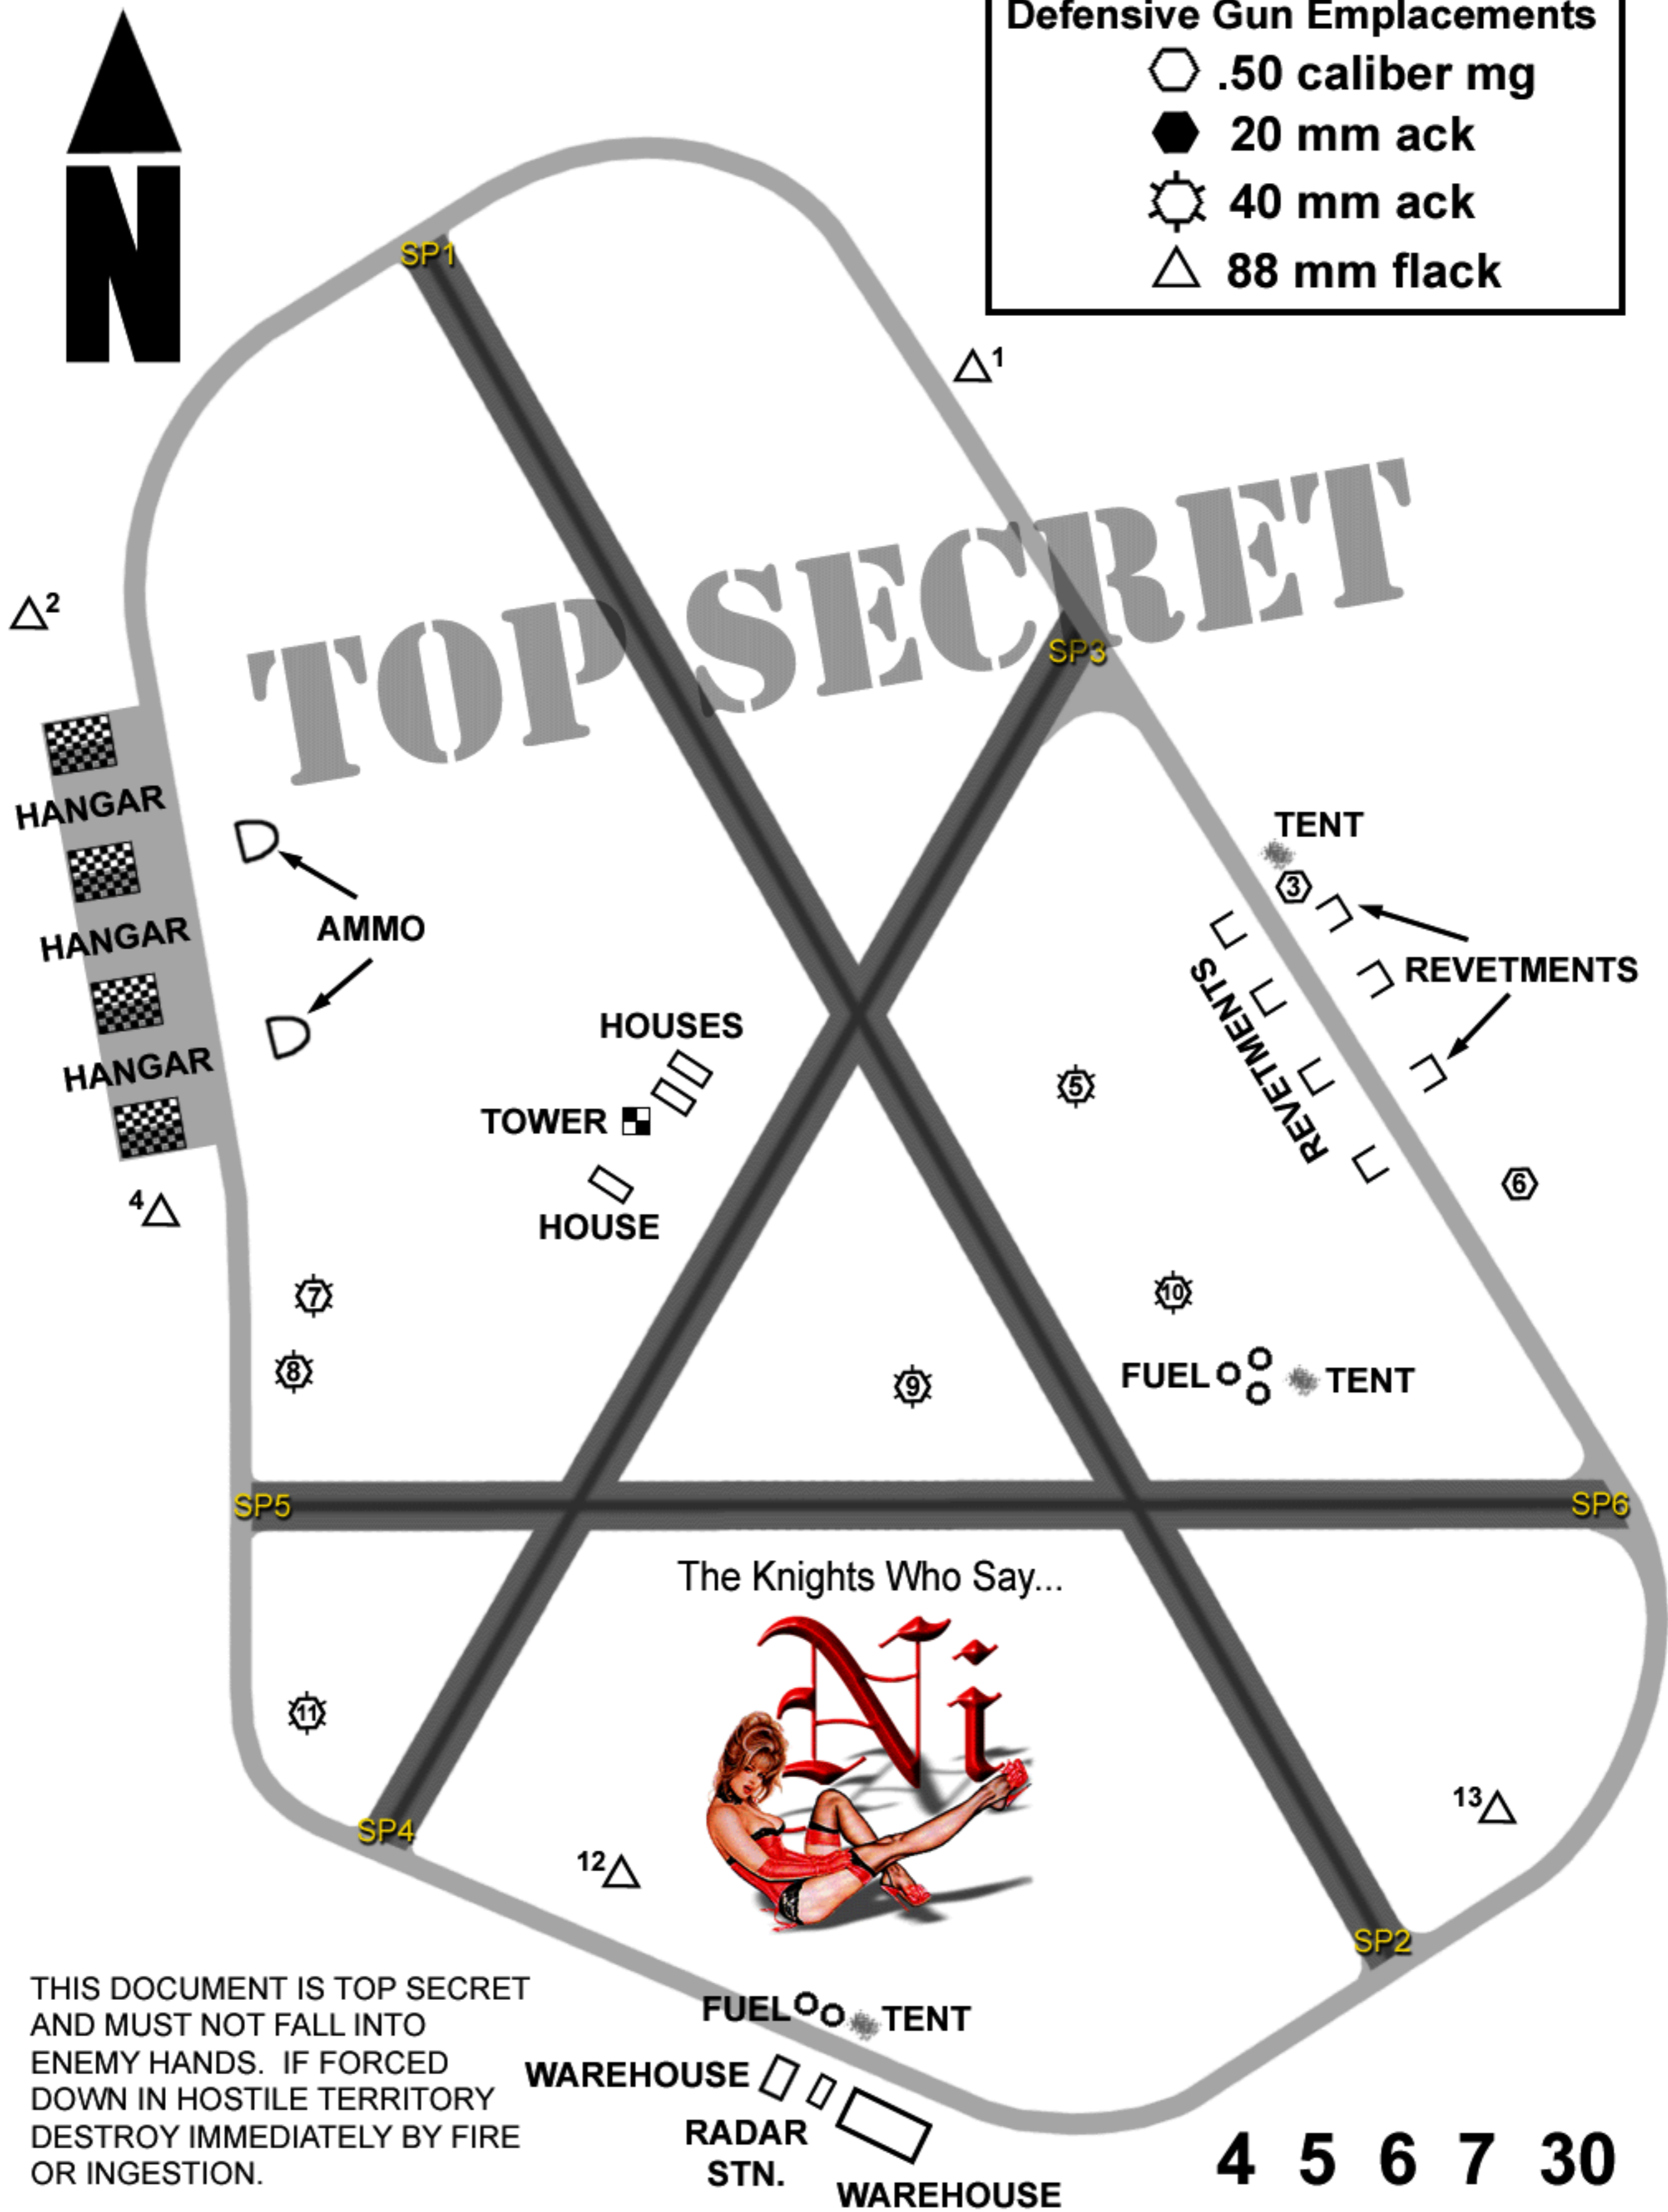

OFFICIAL USE ONLY!
CHARTS AND RELATED DATA (NOT TO SCALE)
PUBLISHED IN ACCORDANCE WITH SPECIFICATIONS
AND AGREEMENTS APPROVED BY INTER-AGENCY
AIR CARTOGRAPHIC COMMITTEE.

Large Airfield WarBirds PTO

Defensive Gun Emplacements

- .50 caliber mg
- 20 mm ack
- 40 mm ack
- 88 mm flack

TOP SECRET

The Knights Who Say...