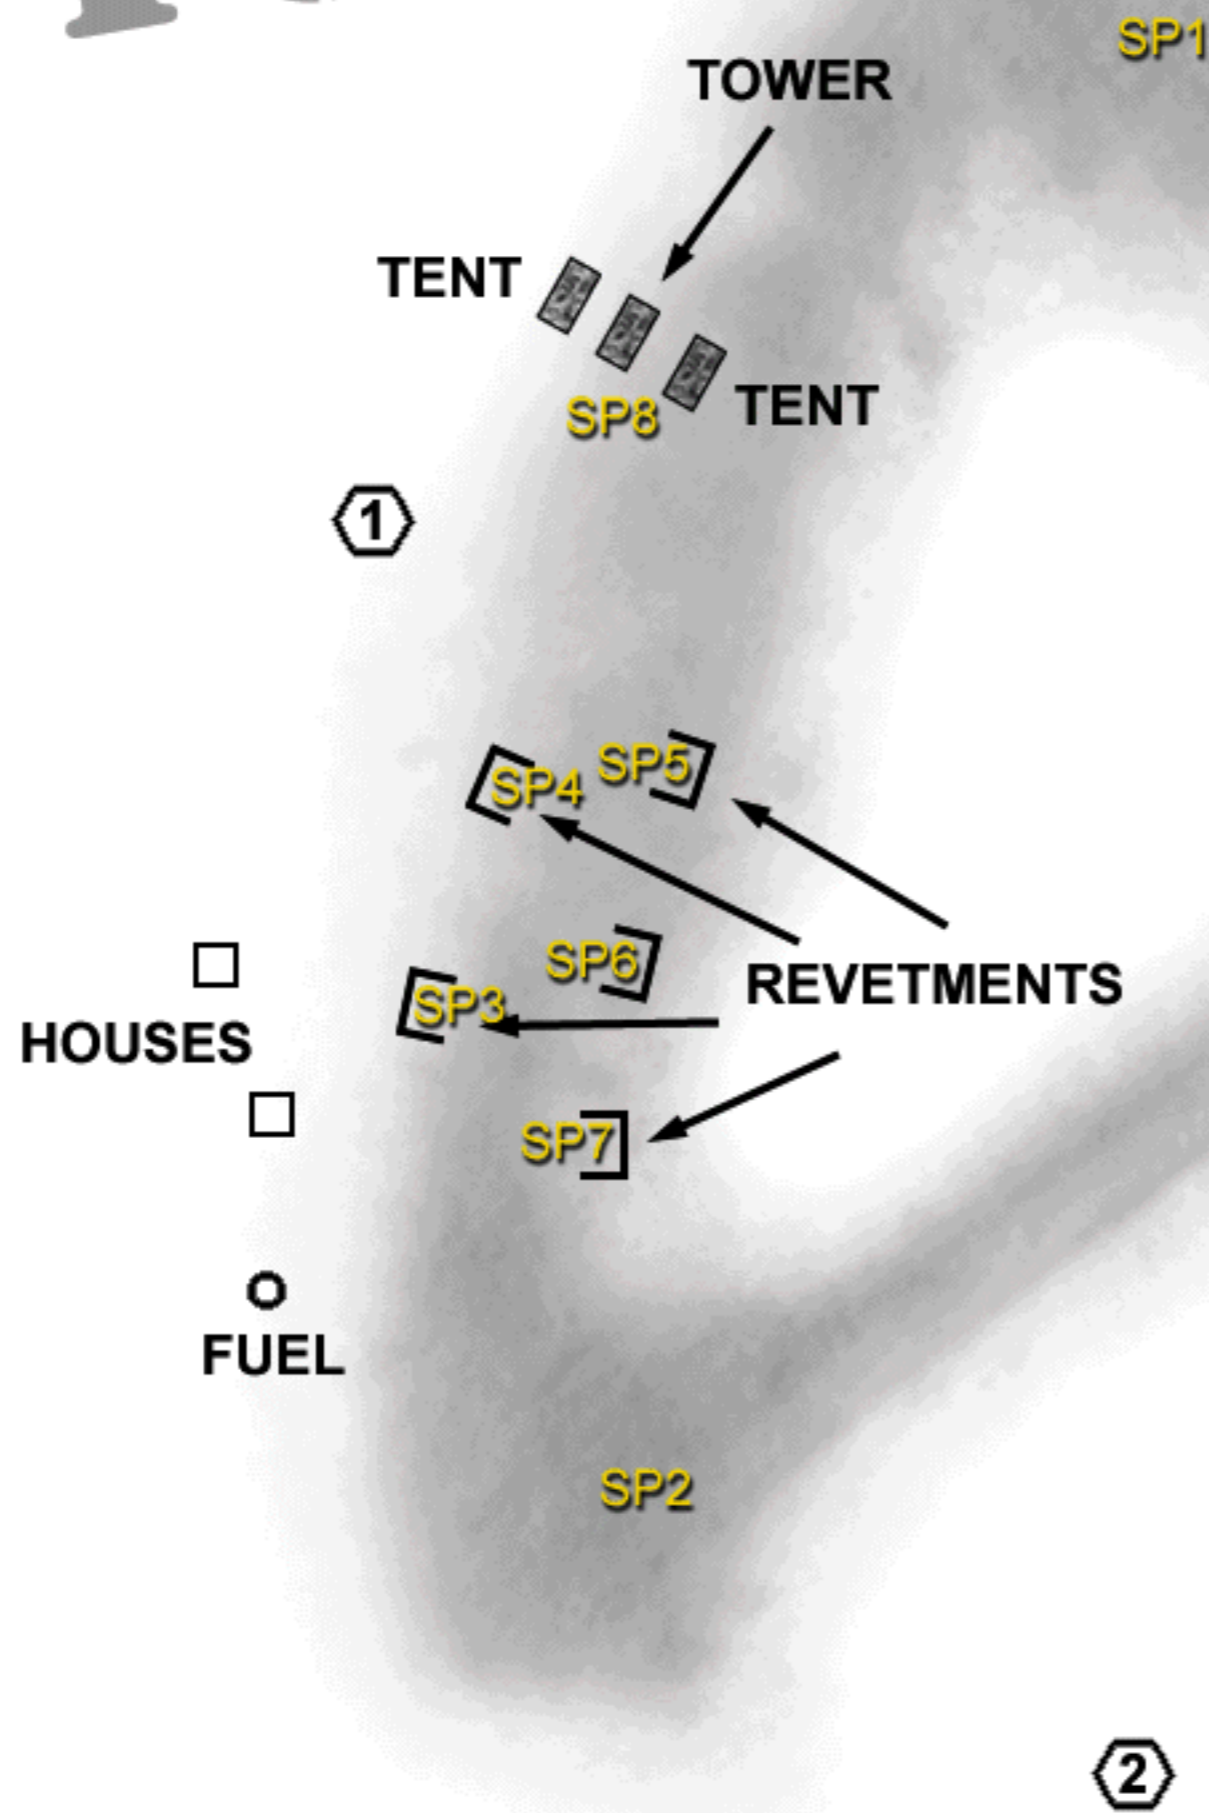

THIS DOCUMENT IS TOP SECRET AND
MUST NOT FALL INTO ENEMY HANDS.
IF FORCED DOWN IN HOSTILE TERRITORY
DESTROY IMMEDIATELY BY FIRE OR INGESTION.

Grass Airfield WarBirds PTO

Defensive Gun Emplacements

⬡ .50 caliber mg

TOP SECRET